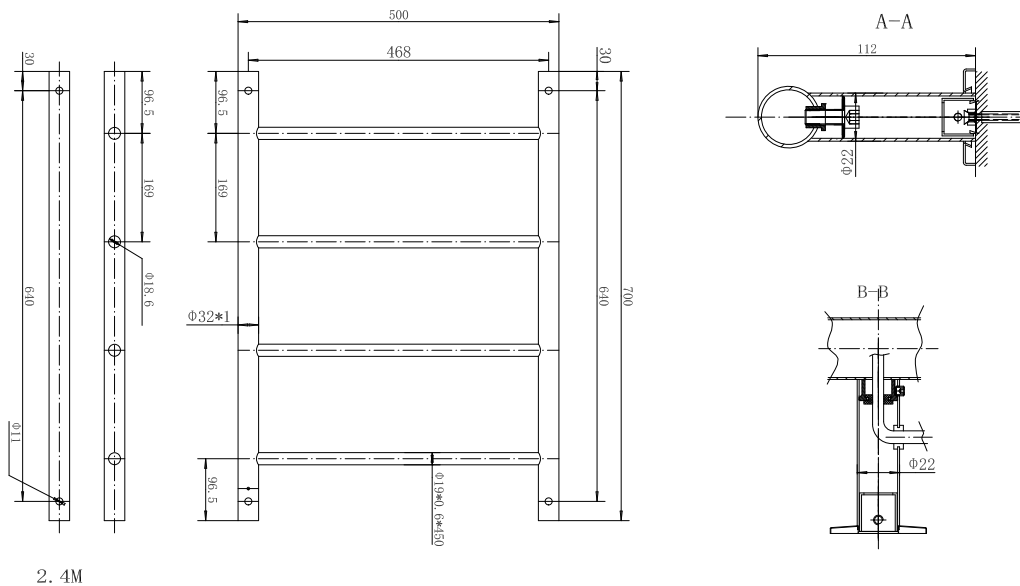

Posh Solus MK2 Heated Towel Rail 500 x 700mm Matte Black

2007022

SPECIFICATIONS

Recommended Use	Residential;Commercial
Colour Finish	Matte Black
Primary Material	Stainless Steel 304
Mounting	Wall
Electrical Connection Type	Plug-In;Hardwired
Heating Method	Dry Element
Power Supply (V)	230V AC
IP Rating	IP45

WARRANTY

Residential & Commercial Use (Years) 10

Spare Parts & Labour (Years) 1

Please refer to Posh Warranty Page for full Terms and Conditions

Dimensions are nominal measurements only.

CLEANING RECOMMENDATIONS:

We recommend the use of soapy water or approved cleaners. This product should not be cleaned with abrasive materials. Damage caused by any improper treatment is not covered by the product warranty. Refer to Warranty Conditions

Disclaimer: Products in this specification manual must by regulation be installed by licensed and registered trade people. The manufacturer/distributor reserves the right to vary specifications or delete models from their range without prior notification. Dimensions are nominal measurements only. Dimensions and set-outs listed are correct at time of publication however the manufacturer/distributor takes no responsibility for printing errors.

Published 01/04/2026

To see the complete Posh range go to
www.reece.com.au