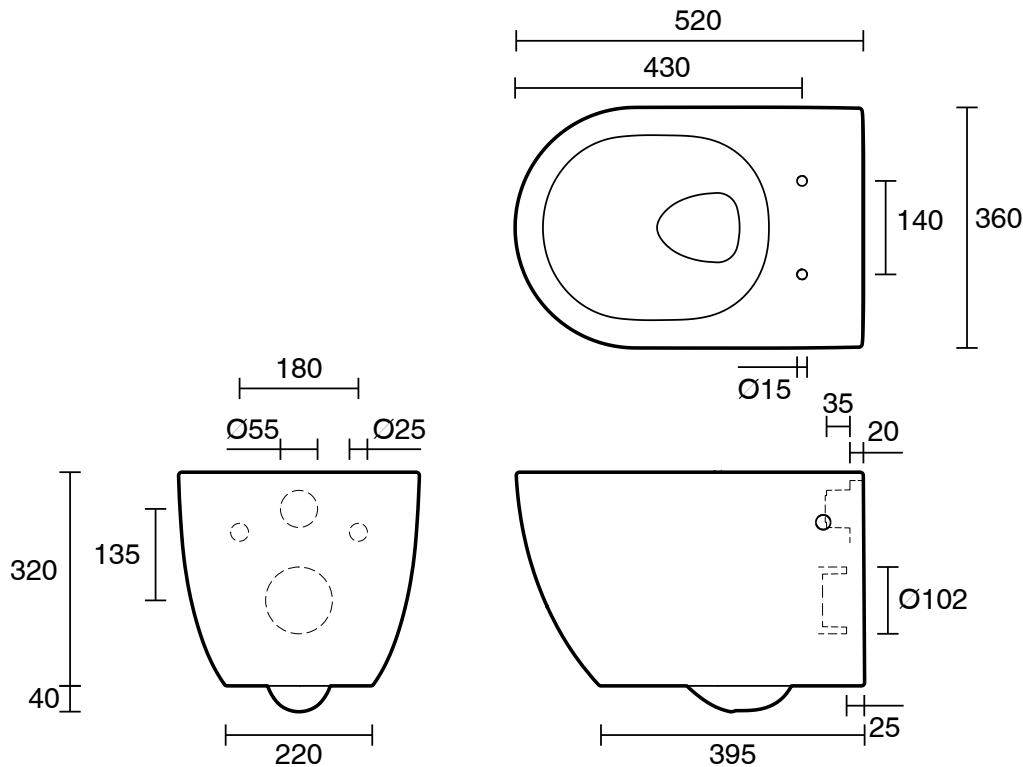

KADO

Kado Lussi Wall Hung Vortex Rimless Pan Only White (4 Star)

1832606

SPECIFICATIONS

Recommended Use	Residential;Commercial
Pan Material	Vitreous China
Rim Configuration	Rimless
Pan Outlet Type	P Trap
Pan Weight (kg)	23.6
Mounting	Wall
Toilet Seat Included	No

WARRANTY

Residential & Commercial Use (Years)	25
Spare Parts & Labour (Years)	1

Please refer to Kado Warranty Page for full Terms and Conditions

Dimensions are nominal measurements only.

CLEANING RECOMMENDATIONS:

We recommend the use of soapy water or approved cleaners. This product should not be cleaned with abrasive materials. Damage caused by any improper treatment is not covered by the product warranty. Refer to Warranty Conditions

Disclaimer: Products in this specification manual must by regulation be installed by licensed and registered trade people. The manufacturer/distributor reserves the right to vary specifications or delete models from their range without prior notification. Dimensions are nominal measurements only. Dimensions and set-outs listed are correct at time of publication however the manufacturer/distributor takes no responsibility for printing errors.

Published 01/04/2026

To see the complete Kado range go to www.reece.com.au/bathrooms