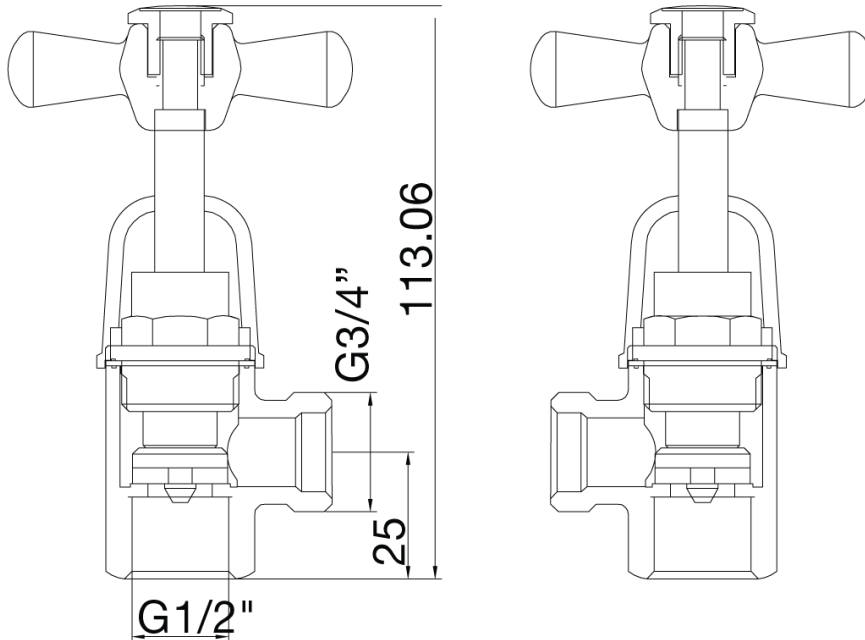

Posh Bristol Washing Machine Stops Ivory/Chrome

2205263

SPECIFICATIONS

Recommended Use	Residential;Commercial
Colour Finish	Ivory;Chrome
Primary Material	DR Brass
Recommended Pressure Range	150 - 500 kPa as per AS3500
Max Continuous Working Temperature (deg C)	80
Min Continuous Working Temperature (deg C)	5
Hot Water Unit Suitability	Storage Tank;Continuous Flow

WARRANTY

Residential & Commercial Use (Years)	25
Spare Parts & Labour (Years)	1

Please refer to Posh Warranty Page for full Terms and Conditions

Dimensions are nominal measurements only.

CLEANING RECOMMENDATIONS:

We recommend the use of soapy water or approved cleaners. This product should not be cleaned with abrasive materials. Damage caused by any improper treatment is not covered by the product warranty. Refer to Warranty Conditions

Disclaimer: Products in this specification manual must by regulation be installed by licensed and registered trade people. The manufacturer/distributor reserves the right to vary specifications or delete models from their range without prior notification. Dimensions are nominal measurements only. Dimensions and set-outs listed are correct at time of publication however the manufacturer/distributor takes no responsibility for printing errors.

Published 01/04/2026

To see the complete Posh range go to
www.reece.com.au