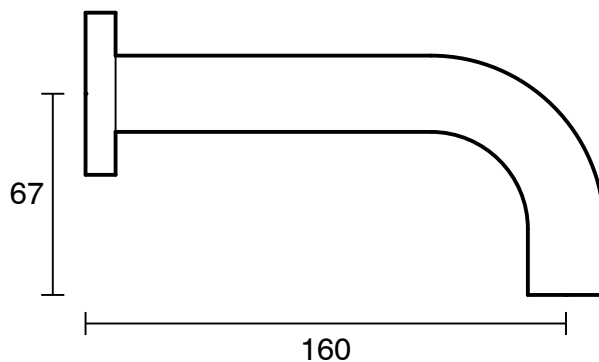

SUSSEX

Scala 25 Wall Outlet Curved 160mm PVD Brushed Gunmetal (6 Star) Lead Free

51128

SPECIFICATIONS

Recommended Use	Residential;Commercial
Colour Finish	Brushed Gunmetal
Primary Material	Lead Free Brass
Recommended Pressure Range	150 - 500 kPa as per AS3500
Max Continuous Working Temperature (deg C)	65
Min Continuous Working Temperature (deg C)	1

WARRANTY

Residential Use (Years)	40
Commercial Use (Years)	10

Please refer to Sussex Warranty page for full Terms and Conditions

Dimensions are nominal measurements only.

CLEANING RECOMMENDATIONS:

We recommend the use of soapy water or approved cleaners. This product should not be cleaned with abrasive materials. Damage caused by any improper treatment is not covered by the product warranty. Refer to Warranty Conditions

Disclaimer: Products in this specification manual must by regulation be installed by licensed and registered trade people. The manufacturer/distributor reserves the right to vary specifications or delete models from their range without prior notification. Dimensions are nominal measurements only. Dimensions and set-outs listed are correct at time of publication however the manufacturer/distributor takes no responsibility for printing errors.

Published 30/04/2026

To see the complete Sussex range go to www.reece.com.au