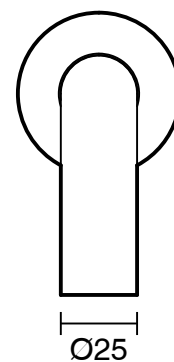

SUSSEX

Scala 25 Wall Outlet Curved 160mm PVD Brushed Gunmetal (6 Star) Lead Free

51128

SPECIFICATIONS

Recommended Use	Residential;Commercial
Colour Finish	Brushed Gunmetal
Primary Material	Lead Free Brass
Recommended Pressure Range	150 - 500 kPa as per AS3500
Max Continuous Working Temperature (deg C)	65
Min Continuous Working Temperature (deg C)	1

WARRANTY

Residential Use (Years)	40
Commercial Use (Years)	10

Please refer to Sussex Warranty page for full Terms and Conditions

Dimensions are nominal measurements only.

CLEANING RECOMMENDATIONS:

We recommend the use of soapy water or approved cleaners. This product should not be cleaned with abrasive materials. Damage caused by any improper treatment is not covered by the product warranty. Refer to Warranty Conditions

Disclaimer: Products in this specification manual must by regulation be installed by licensed and registered trade people. The manufacturer/distributor reserves the right to vary specifications or delete models from their range without prior notification. Dimensions are nominal measurements only. Dimensions and set-outs listed are correct at time of publication however the manufacturer/distributor takes no responsibility for printing errors.

Published 30/04/2026

To see the complete Sussex range go to www.reece.com.au