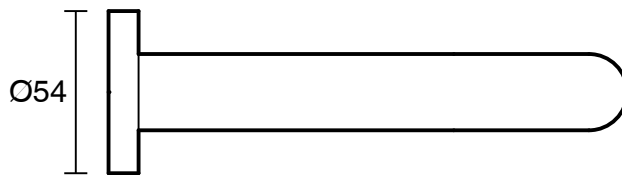

SUSSEX

Scala 25 Wall Outlet Curved 160mm PVD Brushed Gunmetal (6 Star) Lead Free

51128

SPECIFICATIONS

Recommended Use	Residential;Commercial
Colour Finish	Brushed Gunmetal
Primary Material	Lead Free Brass
Recommended Pressure Range	150 - 500 kPa as per AS3500
Max Continuous Working Temperature (deg C)	65
Min Continuous Working Temperature (deg C)	1

WARRANTY

Residential Use (Years)	40
Commercial Use (Years)	10

Please refer to Sussex Warranty page for full Terms and Conditions

Dimensions are nominal measurements only.

CLEANING RECOMMENDATIONS:

We recommend the use of soapy water or approved cleaners. This product should not be cleaned with abrasive materials. Damage caused by any improper treatment is not covered by the product warranty. Refer to Warranty Conditions

Disclaimer: Products in this specification manual must by regulation be installed by licensed and registered trade people. The manufacturer/distributor reserves the right to vary specifications or delete models from their range without prior notification. Dimensions are nominal measurements only. Dimensions and set-outs listed are correct at time of publication however the manufacturer/distributor takes no responsibility for printing errors.

Published 30/04/2026

To see the complete Sussex range go to www.reece.com.au