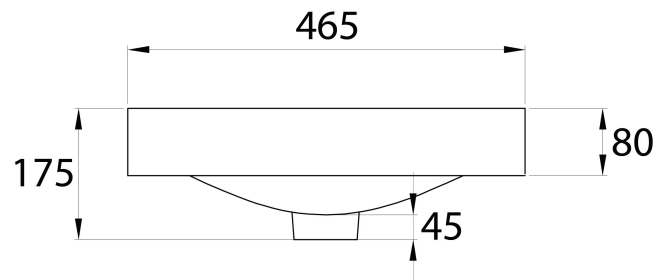

KADO

Kado Lux Round Semi-Inset Basin 465mm

9504063

SPECIFICATIONS

Recommended Use	Residential;Commercial
Material	Vitreous China
Colour	White
Bowl Capacity	5 Litres
Weight	9 kg
Fixing	Waterproof Sealant (not supplied)
Taphole Configuration	No Taphole
Overflow Configuration	Overflow
Waste Size	32x40mm
Plug & Waste	Sold Separately
Tapware	Sold Separately

WARRANTY

Residential & Commercial Use (Years)	25
Spare Parts & Labour (Years)	1

Please refer to Kado Warranty Page for full Terms and Conditions

CLEANING RECOMMENDATIONS:

We recommend the use of soapy water or approved cleaners.
This product should not be cleaned with abrasive materials.
Damage caused by any improper treatment is not covered by the product warranty.
Refer to Warranty Conditions.

Dimensions are nominal measurements only.

Disclaimer: Products in this specification manual must by regulation be installed by licensed and registered trade people. The manufacturer/distributor reserves the right to vary specifications or delete models from their range without prior notification. Dimensions are nominal measurements only. Dimensions and set-outs listed are correct at time of publication however the manufacturer/distributor takes no responsibility for printing errors.

Published 01/04/2026