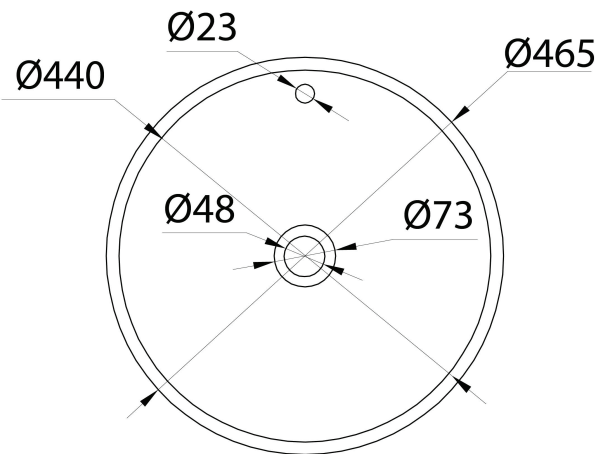

KADO

Kado Lux Round Semi-Inset Basin 465mm

9504063

SPECIFICATIONS

Recommended Use	Residential;Commercial
Material	Vitreous China
Colour	White
Bowl Capacity	5 Litres
Weight	9 kg
Fixing	Waterproof Sealant (not supplied)
Taphole Configuration	No Taphole
Overflow Configuration	Overflow
Waste Size	32x40mm
Plug & Waste	Sold Separately
Tapware	Sold Separately

WARRANTY

Residential & Commercial Use (Years)	25
Spare Parts & Labour (Years)	1

Please refer to Kado Warranty Page for full Terms and Conditions

CLEANING RECOMMENDATIONS:

We recommend the use of soapy water or approved cleaners.
This product should not be cleaned with abrasive materials.
Damage caused by any improper treatment is not covered by the product warranty.
Refer to Warranty Conditions.

Dimensions are nominal measurements only.

Disclaimer: Products in this specification manual must by regulation be installed by licensed and registered trade people. The manufacturer/distributor reserves the right to vary specifications or delete models from their range without prior notification. Dimensions are nominal measurements only. Dimensions and set-outs listed are correct at time of publication however the manufacturer/distributor takes no responsibility for printing errors.

Published 01/04/2026