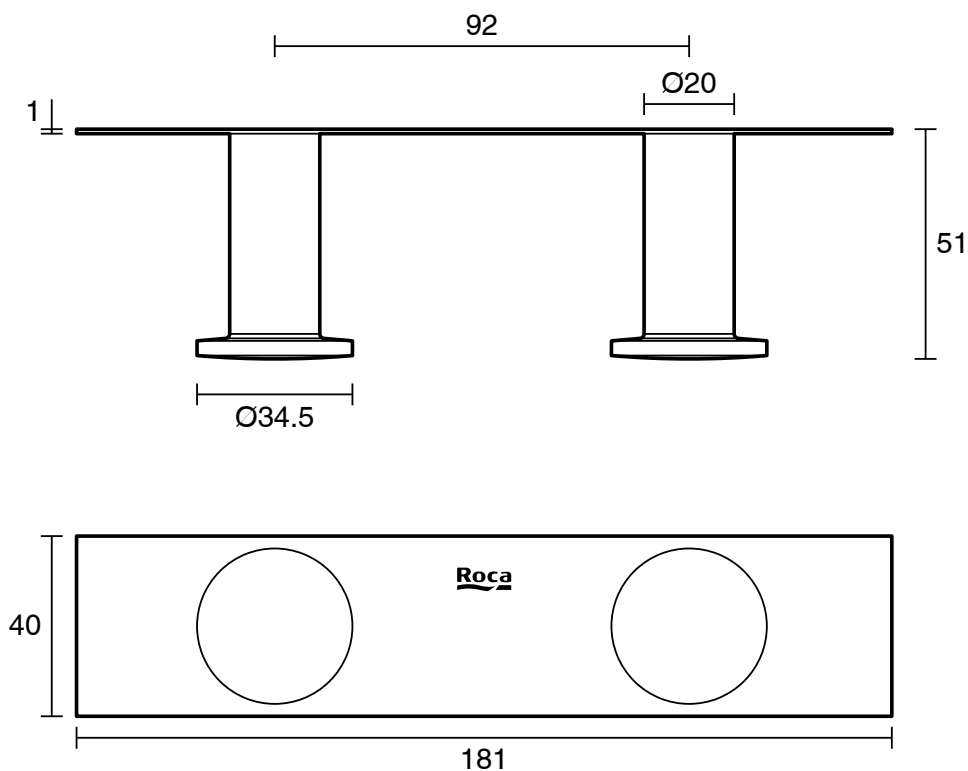

Roca Ona Double Robe Hook Matte White

15044

SPECIFICATIONS	
Recommended Use	Residential;Commercial
Colour Finish	Matte White
Primary Material	Brass
WARRANTY	
Residential & Commercial Use (Years)	25
Parts Replacement Only (Years)	1
<i>Please refer to Roca Warranty page for full Terms and Conditions</i>	