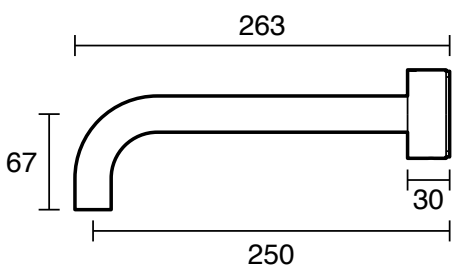

SUSSEX

Sussex Pure Elemental Wall Bath Hostess System 250mm PVD Brushed Gold

43861

SPECIFICATIONS

Recommended Use	Residential;Commercial
Colour Finish	Brushed Gold
Primary Material	Brass
Recommended Pressure Range	150 - 500 kPa as per AS3500
Max Continuous Working Temperature (deg C)	65
Min Continuous Working Temperature (deg C)	1

WARRANTY

Residential Use (Years)	40
Commercial Use (Years)	10

Please refer to Sussex Warranty page for full Terms and Conditions

Dimensions are nominal measurements only.

CLEANING RECOMMENDATIONS:

We recommend the use of soapy water or approved cleaners. This product should not be cleaned with abrasive materials. Damage caused by any improper treatment is not covered by the product warranty. Refer to Warranty Conditions

Disclaimer: Products in this specification manual must by regulation be installed by licensed and registered trade people. The manufacturer/distributor reserves the right to vary specifications or delete models from their range without prior notification. Dimensions are nominal measurements only. Dimensions and set-outs listed are correct at time of publication however the manufacturer/distributor takes no responsibility for printing errors.

Published 16/04/2026

To see the complete Sussex range go to www.reece.com.au