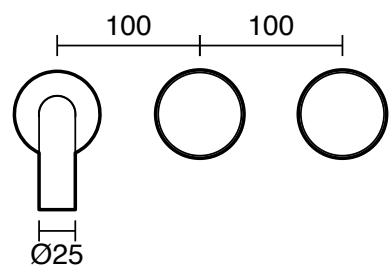

SUSSEX

Sussex Pure Elemental Wall Bath Hostess System 250mm PVD Brushed Gold

43861

SPECIFICATIONS

Recommended Use	Residential;Commercial
Colour Finish	Brushed Gold
Primary Material	Brass
Recommended Pressure Range	150 - 500 kPa as per AS3500
Max Continuous Working Temperature (deg C)	65
Min Continuous Working Temperature (deg C)	1

WARRANTY

Residential Use (Years)	40
Commercial Use (Years)	10

Please refer to Sussex Warranty page for full Terms and Conditions

Dimensions are nominal measurements only.

CLEANING RECOMMENDATIONS:

We recommend the use of soapy water or approved cleaners. This product should not be cleaned with abrasive materials. Damage caused by any improper treatment is not covered by the product warranty. Refer to Warranty Conditions

Disclaimer: Products in this specification manual must by regulation be installed by licensed and registered trade people. The manufacturer/distributor reserves the right to vary specifications or delete models from their range without prior notification. Dimensions are nominal measurements only. Dimensions and set-outs listed are correct at time of publication however the manufacturer/distributor takes no responsibility for printing errors.

Published 16/04/2026

To see the complete Sussex range go to www.reece.com.au