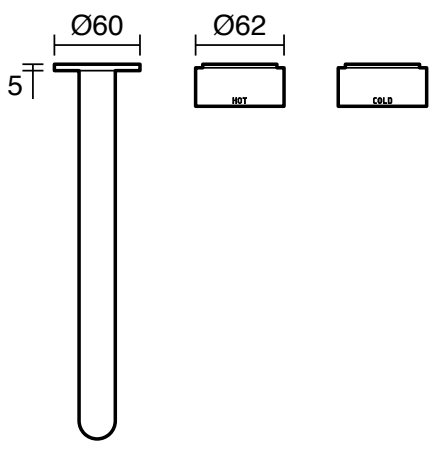

SUSSEX

Sussex Pure Elemental Wall Bath Hostess System 250mm PVD Brushed Gold

43861

SPECIFICATIONS

Recommended Use	Residential;Commercial
Colour Finish	Brushed Gold
Primary Material	Brass
Recommended Pressure Range	150 - 500 kPa as per AS3500
Max Continuous Working Temperature (deg C)	65
Min Continuous Working Temperature (deg C)	1

WARRANTY

Residential Use (Years)	40
Commercial Use (Years)	10

Please refer to Sussex Warranty page for full Terms and Conditions

Dimensions are nominal measurements only.

CLEANING RECOMMENDATIONS:

We recommend the use of soapy water or approved cleaners. This product should not be cleaned with abrasive materials. Damage caused by any improper treatment is not covered by the product warranty. Refer to Warranty Conditions

Disclaimer: Products in this specification manual must by regulation be installed by licensed and registered trade people. The manufacturer/distributor reserves the right to vary specifications or delete models from their range without prior notification. Dimensions are nominal measurements only. Dimensions and set-outs listed are correct at time of publication however the manufacturer/distributor takes no responsibility for printing errors.

Published 16/04/2026

To see the complete Sussex range go to www.reece.com.au