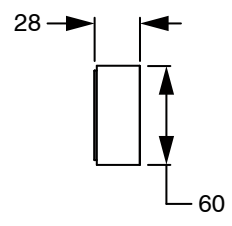

SUSSEX

Sussex Pure Progressive Wall Basin Mixer System 250mm with Diamond Textured Handles PVD Brushed Bronze (3 Star) Lead Free 50548

SPECIFICATIONS

Recommended Use	Residential;Commercial
Colour Finish	Brushed Bronze
Primary Material	Lead Free Brass
Recommended Pressure Range	150 - 500 kPa as per AS3500
Max Continuous Working Temperature (deg C)	65
Min Continuous Working Temperature (deg C)	1

WARRANTY

Residential Use (Years)	40
Commercial Use (Years)	10

Please refer to Sussex Warranty page for full Terms and Conditions