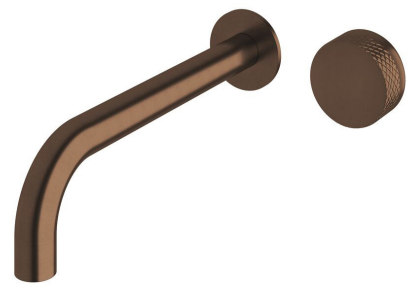

SUSSEX

Sussex Pure Progressive Wall Basin Mixer System 250mm with Diamond Textured Handles PVD Brushed Bronze (3 Star) Lead Free 50548

SPECIFICATIONS

Recommended Use	Residential;Commercial
Colour Finish	Brushed Bronze
Primary Material	Lead Free Brass
Recommended Pressure Range	150 - 500 kPa as per AS3500
Max Continuous Working Temperature (deg C)	65
Min Continuous Working Temperature (deg C)	1

WARRANTY

Residential Use (Years)	40
Commercial Use (Years)	10

Please refer to Sussex Warranty page for full Terms and Conditions

Dimensions are nominal measurements only.

CLEANING RECOMMENDATIONS:

We recommend the use of soapy water or approved cleaners. This product should not be cleaned with abrasive materials. Damage caused by any improper treatment is not covered by the product warranty. Refer to Warranty Conditions

Disclaimer: Products in this specification manual must by regulation be installed by licensed and registered trade people. The manufacturer/distributor reserves the right to vary specifications or delete models from their range without prior notification. Dimensions are nominal measurements only. Dimensions and set-outs listed are correct at time of publication however the manufacturer/distributor takes no responsibility for printing errors.

Published 07/05/2026

To see the complete Sussex range go to www.reece.com.au