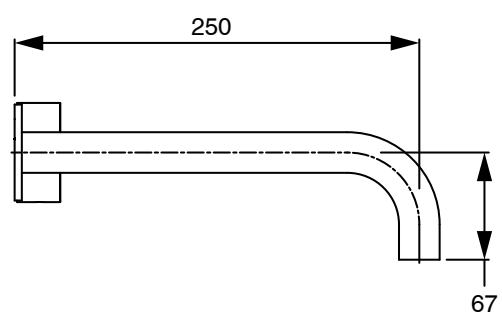

SUSSEX

Sussex Pure Progressive Wall Basin Mixer System 250mm with Diamond Textured Handles PVD Brushed Bronze (3 Star) Lead Free 50548

SPECIFICATIONS

Recommended Use	Residential;Commercial
Colour Finish	Brushed Bronze
Primary Material	Lead Free Brass
Recommended Pressure Range	150 - 500 kPa as per AS3500
Max Continuous Working Temperature (deg C)	65
Min Continuous Working Temperature (deg C)	1

WARRANTY

Residential Use (Years)	40
Commercial Use (Years)	10

Please refer to Sussex Warranty page for full Terms and Conditions

Dimensions are nominal measurements only.

CLEANING RECOMMENDATIONS:

We recommend the use of soapy water or approved cleaners. This product should not be cleaned with abrasive materials. Damage caused by any improper treatment is not covered by the product warranty. Refer to Warranty Conditions

Disclaimer: Products in this specification manual must by regulation be installed by licensed and registered trade people. The manufacturer/distributor reserves the right to vary specifications or delete models from their range without prior notification. Dimensions are nominal measurements only. Dimensions and set-outs listed are correct at time of publication however the manufacturer/distributor takes no responsibility for printing errors.

Published 07/05/2026

To see the complete Sussex range go to www.reece.com.au