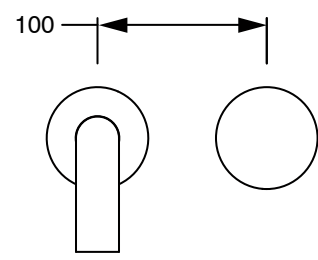

SUSSEX

Sussex Pure Progressive Wall Basin Mixer System 250mm with Diamond Textured Handles PVD Brushed Bronze (3 Star) Lead Free 50548

SPECIFICATIONS

Recommended Use	Residential;Commercial
Colour Finish	Brushed Bronze
Primary Material	Lead Free Brass
Recommended Pressure Range	150 - 500 kPa as per AS3500
Max Continuous Working Temperature (deg C)	65
Min Continuous Working Temperature (deg C)	1

WARRANTY

Residential Use (Years)	40
Commercial Use (Years)	10

Please refer to Sussex Warranty page for full Terms and Conditions

Dimensions are nominal measurements only.

CLEANING RECOMMENDATIONS:

We recommend the use of soapy water or approved cleaners. This product should not be cleaned with abrasive materials. Damage caused by any improper treatment is not covered by the product warranty. Refer to Warranty Conditions

Disclaimer: Products in this specification manual must by regulation be installed by licensed and registered trade people. The manufacturer/distributor reserves the right to vary specifications or delete models from their range without prior notification. Dimensions are nominal measurements only. Dimensions and set-outs listed are correct at time of publication however the manufacturer/distributor takes no responsibility for printing errors.

Published 07/05/2026

To see the complete Sussex range go to www.reece.com.au