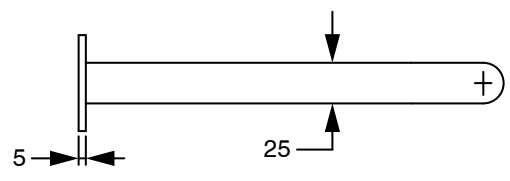

SUSSEX

Sussex Pure Progressive Wall Basin Mixer System 250mm with Diamond Textured Handles PVD Brushed Bronze (3 Star) Lead Free 50548

SPECIFICATIONS

Recommended Use	Residential;Commercial
Colour Finish	Brushed Bronze
Primary Material	Lead Free Brass
Recommended Pressure Range	150 - 500 kPa as per AS3500
Max Continuous Working Temperature (deg C)	65
Min Continuous Working Temperature (deg C)	1

WARRANTY

Residential Use (Years)	40
Commercial Use (Years)	10

Please refer to Sussex Warranty page for full Terms and Conditions

Dimensions are nominal measurements only.

CLEANING RECOMMENDATIONS:

We recommend the use of soapy water or approved cleaners. This product should not be cleaned with abrasive materials. Damage caused by any improper treatment is not covered by the product warranty. Refer to Warranty Conditions

Disclaimer: Products in this specification manual must by regulation be installed by licensed and registered trade people. The manufacturer/distributor reserves the right to vary specifications or delete models from their range without prior notification. Dimensions are nominal measurements only. Dimensions and set-outs listed are correct at time of publication however the manufacturer/distributor takes no responsibility for printing errors.

Published 07/05/2026

To see the complete Sussex range go to www.reece.com.au