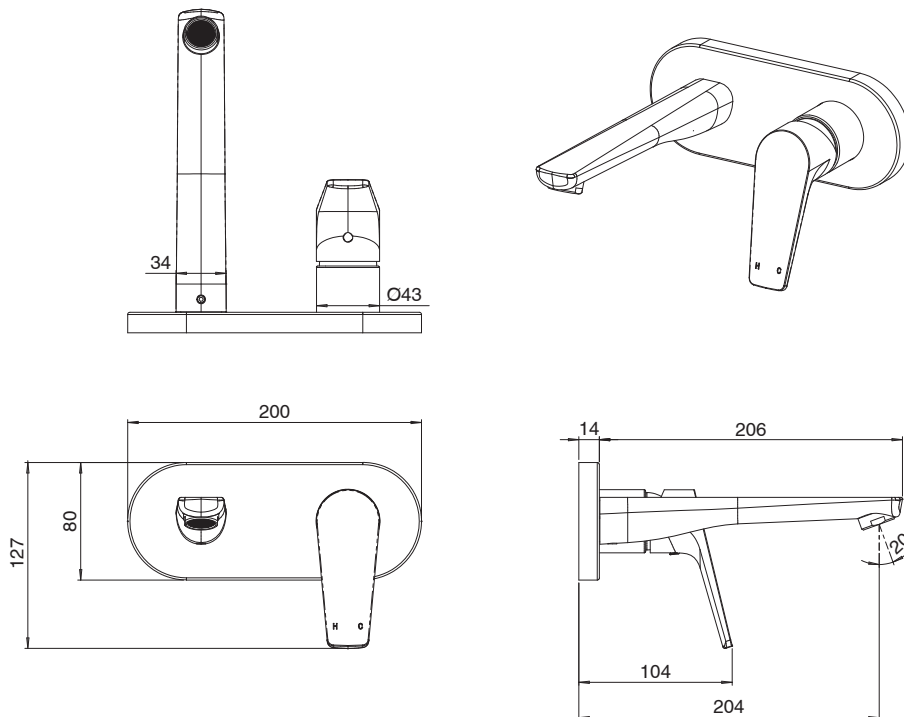

Posh Solus MK3 Wall Basin Mixer Set Matte Black (4 Star)

9511857

SPECIFICATIONS

Recommended Use	Residential;Commercial
Colour	Matte Black
Finish	Matte
Body Material	DR Brass
Recommended Pressure Range	150 - 500 kPa
Maximum Continuous Working Temperature	65 deg C
Suitable for Storage Tank Hot Water	Yes
Suitable for Continuous Flow Hot Water	Yes
Suitable for Gravity Feed Hot Water	No

WARRANTY

Residential & Commercial Use (Years)	25
Spare Parts & Labour (Years)	1

Please refer to Posh Warranty Page for full Terms and Conditions

Dimensions are nominal measurements only.

CLEANING RECOMMENDATIONS:

We recommend the use of soapy water or approved cleaners. This product should not be cleaned with abrasive materials. Damage caused by any improper treatment is not covered by the product warranty. Refer to Warranty Conditions

Disclaimer: Products in this specification manual must by regulation be installed by licensed and registered trade people. The manufacturer/distributor reserves the right to vary specifications or delete models from their range without prior notification. Dimensions are nominal measurements only. Dimensions and set-outs listed are correct at time of publication however the manufacturer/distributor takes no responsibility for printing errors.

Published 01/04/2026

To see the complete Posh range go to
www.reece.com.au