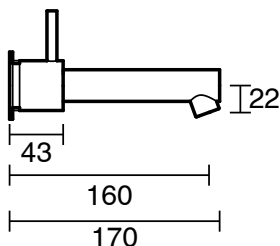

SUSSEX

Scala Straight Wall Basin Set 160mm PVD Matte Black (6 Star) Lead Free

52474

SPECIFICATIONS

Recommended Use	Residential;Commercial
Colour Finish	Matte Black
Primary Material	Lead Free Brass
Recommended Pressure Range	150 - 500 kPa as per AS3500
Max Continuous Working Temperature (deg C)	65
Min Continuous Working Temperature (deg C)	1

WARRANTY

Residential Use (Years)	40
Commercial Use (Years)	10

Please refer to Sussex Warranty page for full Terms and Conditions

Dimensions are nominal measurements only.

CLEANING RECOMMENDATIONS:

We recommend the use of soapy water or approved cleaners. This product should not be cleaned with abrasive materials. Damage caused by any improper treatment is not covered by the product warranty. Refer to Warranty Conditions

Disclaimer: Products in this specification manual must by regulation be installed by licensed and registered trade people. The manufacturer/distributor reserves the right to vary specifications or delete models from their range without prior notification. Dimensions are nominal measurements only. Dimensions and set-outs listed are correct at time of publication however the manufacturer/distributor takes no responsibility for printing errors.

Published 12/05/2026

To see the complete Sussex range go to www.reece.com.au