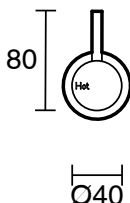

SUSSEX

Scala Straight Wall Basin Set 160mm PVD Matte Black (6 Star) Lead Free

52474

SPECIFICATIONS

Recommended Use	Residential;Commercial
Colour Finish	Matte Black
Primary Material	Lead Free Brass
Recommended Pressure Range	150 - 500 kPa as per AS3500
Max Continuous Working Temperature (deg C)	65
Min Continuous Working Temperature (deg C)	1

WARRANTY

Residential Use (Years)	40
Commercial Use (Years)	10

Please refer to Sussex Warranty page for full Terms and Conditions