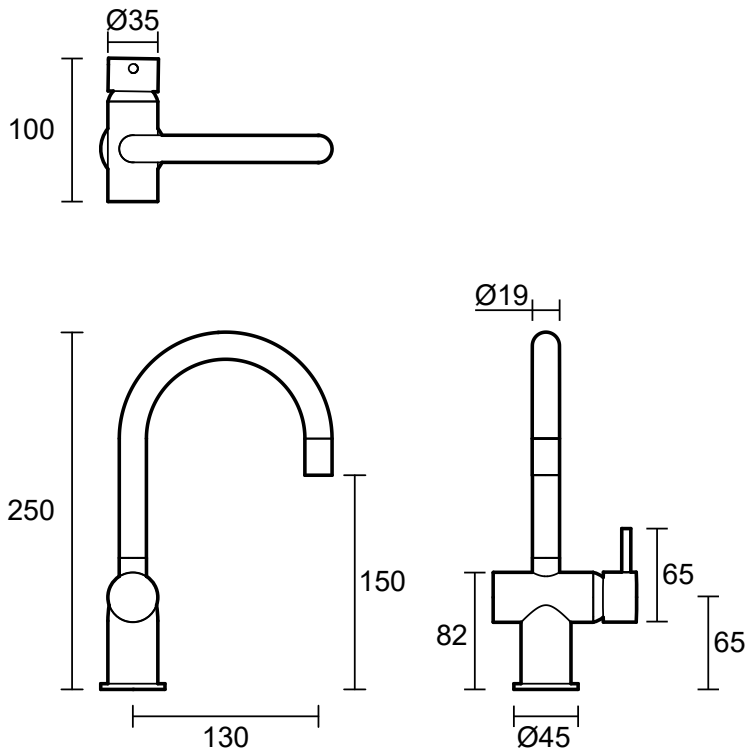

SUSSEX

Sussex Scala Mini Basin / Sink Mixer Tap Small Curved Right Hand Matte Black (5 Star)

2263333

SPECIFICATIONS	
Recommended Use	Residential;Commercial
Colour Finish	Matte Black
Primary Material	Brass
Recommended Pressure Range	150 - 500 kPa as per AS3500
Max Continuous Working Temperature (deg C)	65
Min Continuous Working Temperature (deg C)	1
WARRANTY	
Residential Use (Years)	40
Commercial Use (Years)	10
<i>Please refer to Sussex Warranty page for full Terms and Conditions</i>	

Disclaimer: Products in this specification manual must by regulation be installed by licensed and registered trade people. The manufacturer/distributor reserves the right to vary specifications or delete models from their range without prior notification. Dimensions are nominal measurements only. Dimensions and set-outs listed are correct at time of publication however the manufacturer/distributor takes no responsibility for printing errors.