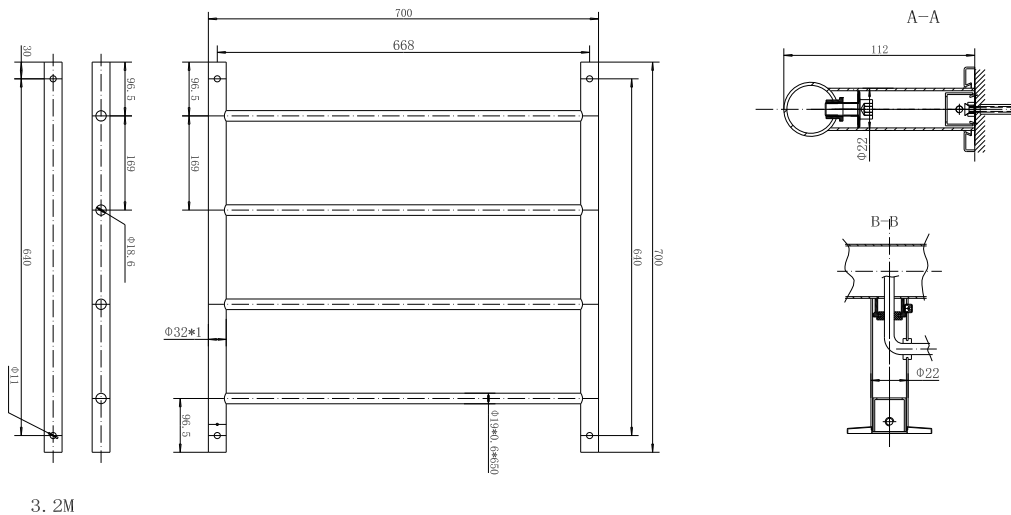

Posh Solus MK2 Heated Towel Rail 700 x 700mm Matte Black

2007023

SPECIFICATIONS

Recommended Use	Residential;Commercial
Colour Finish	Matte Black
Primary Material	Stainless Steel 304
Mounting	Wall
Electrical Connection Type	Plug-In;Hardwired
Heating Method	Dry Element
Power Supply (V)	230V AC
IP Rating	IP45

WARRANTY

Residential & Commercial Use (Years)	10
Spare Parts & Labour (Years)	1

Please refer to Posh Warranty Page for full Terms and Conditions

Dimensions are nominal measurements only.

CLEANING RECOMMENDATIONS:

We recommend the use of soapy water or approved cleaners. This product should not be cleaned with abrasive materials. Damage caused by any improper treatment is not covered by the product warranty. Refer to Warranty Conditions

Disclaimer: Products in this specification manual must by regulation be installed by licensed and registered trade people. The manufacturer/distributor reserves the right to vary specifications or delete models from their range without prior notification. Dimensions are nominal measurements only. Dimensions and set-outs listed are correct at time of publication however the manufacturer/distributor takes no responsibility for printing errors.

Published 01/04/2026

To see the complete Posh range go to
www.reece.com.au