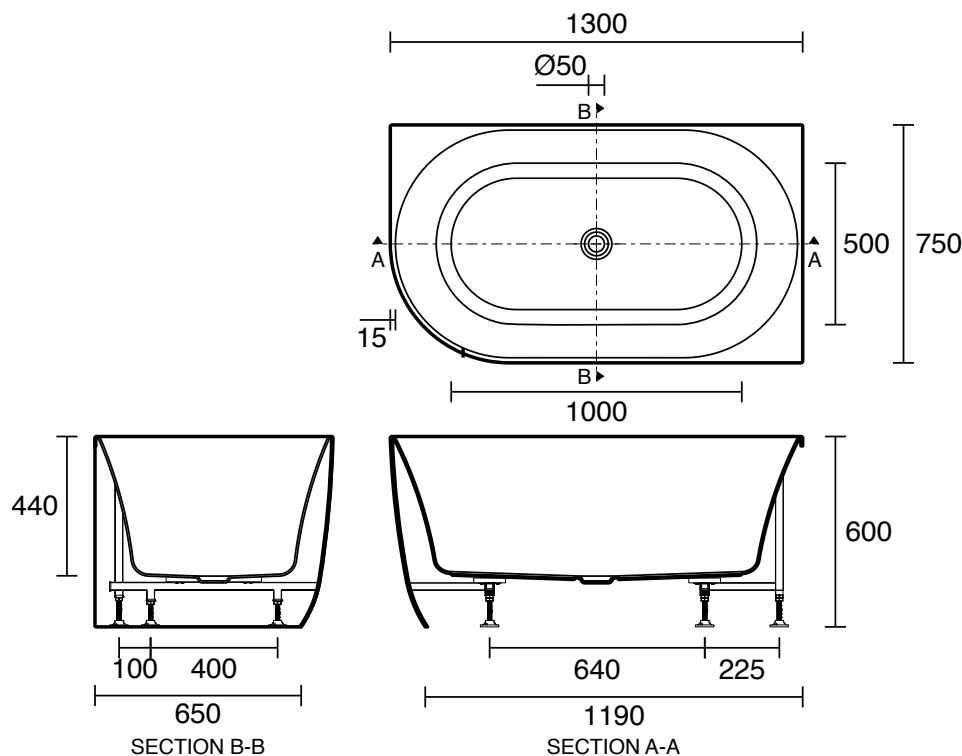

Posh Solus Back To Corner Freestanding Bath 1300 Right Corner White

9512379

SPECIFICATIONS

Recommended Use	Residential;Commercial
Material	Sanitary Grade Acrylic
Colour	White
Capacity	226 ltr
Weight	32 kg
Overflow Configuration	No Overflow
Mounting	Freestanding
Plug & Waste Size	40mm
Plug & Waste	Sold Separately

WARRANTY

Residential Use (Years)	20
Commercial Use (Years)	1
Spare Parts & Labour (Years)	1

Please refer to Posh Warranty Page for full Terms and Conditions

Dimensions are nominal measurements only.

CLEANING RECOMMENDATIONS:

We recommend the use of soapy water or approved cleaners. This product should not be cleaned with abrasive materials. Damage caused by any improper treatment is not covered by the product warranty. Refer to Warranty Conditions

Disclaimer: Products in this specification manual must by regulation be installed by licensed and registered trade people. The manufacturer/distributor reserves the right to vary specifications or delete models from their range without prior notification. Dimensions are nominal measurements only. Dimensions and set-outs listed are correct at time of publication however the manufacturer/distributor takes no responsibility for printing errors.

Published 12/05/2026

To see the complete Posh range go to
www.reece.com.au