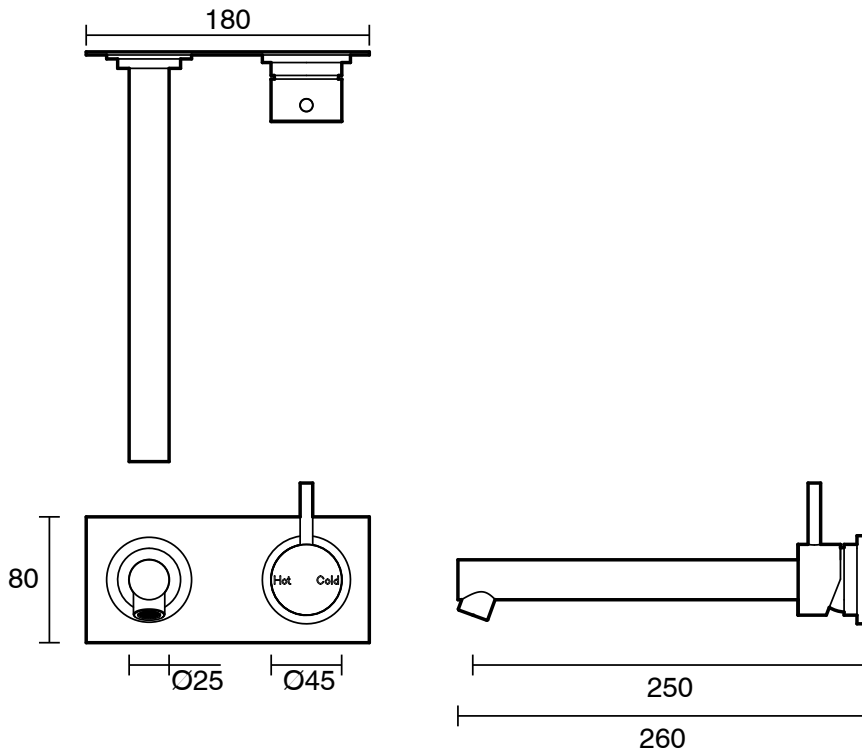

SUSSEX

**Sussex Scala Bath Mixer Outlet System Straight 250mm Right Hand
PVD Brushed Platinum Gold Lead Free
52092**

SPECIFICATIONS

Recommended Use	Residential;Commercial
Colour Finish	Brushed Platinum Gold
Primary Material	Lead Free Brass
Recommended Pressure Range	150 - 500 kPa as per AS3500
Max Continuous Working Temperature (deg C)	65
Min Continuous Working Temperature (deg C)	1

WARRANTY

Residential Use (Years)	40
Commercial Use (Years)	10

Please refer to Sussex Warranty page for full Terms and Conditions

Dimensions are nominal measurements only.

CLEANING RECOMMENDATIONS:

We recommend the use of soapy water or approved cleaners. This product should not be cleaned with abrasive materials. Damage caused by any improper treatment is not covered by the product warranty. Refer to Warranty Conditions

Disclaimer: Products in this specification manual must by regulation be installed by licensed and registered trade people. The manufacturer/distributor reserves the right to vary specifications or delete models from their range without prior notification. Dimensions are nominal measurements only. Dimensions and set-outs listed are correct at time of publication however the manufacturer/distributor takes no responsibility for printing errors.

Published 14/05/2026

To see the complete Sussex range go to www.reece.com.au