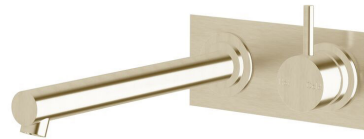

SUSSEX

**Sussex Scala Bath Mixer Outlet System Straight 250mm Right Hand
PVD Brushed Platinum Gold Lead Free
52092**

SPECIFICATIONS

Recommended Use	Residential;Commercial
Colour Finish	Brushed Platinum Gold
Primary Material	Lead Free Brass
Recommended Pressure Range	150 - 500 kPa as per AS3500
Max Continuous Working Temperature (deg C)	65
Min Continuous Working Temperature (deg C)	1

WARRANTY

Residential Use (Years)	40
Commercial Use (Years)	10

Please refer to Sussex Warranty page for full Terms and Conditions

Dimensions are nominal measurements only.

CLEANING RECOMMENDATIONS:

We recommend the use of soapy water or approved cleaners. This product should not be cleaned with abrasive materials. Damage caused by any improper treatment is not covered by the product warranty. Refer to Warranty Conditions

Disclaimer: Products in this specification manual must by regulation be installed by licensed and registered trade people. The manufacturer/distributor reserves the right to vary specifications or delete models from their range without prior notification. Dimensions are nominal measurements only. Dimensions and set-outs listed are correct at time of publication however the manufacturer/distributor takes no responsibility for printing errors.

Published 14/05/2026

To see the complete Sussex range go to www.reece.com.au