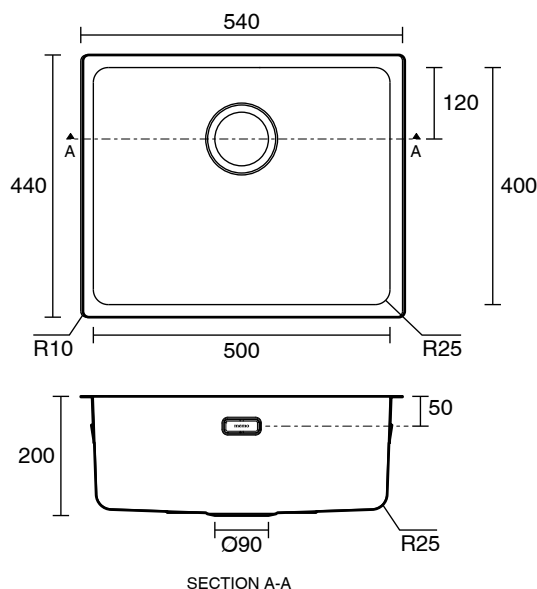

Dimensions are nominal measurements only.

CLEANING RECOMMENDATIONS:

We recommend the use of soapy water or approved cleaners. This product should not be cleaned with abrasive materials. Damage caused by any improper treatment is not covered by the product warranty. Refer to Warranty Conditions

Disclaimer: Products in this specification manual must by regulation be installed by licensed and registered trade people. The manufacturer/distributor reserves the right to vary specifications or delete models from their range without prior notification. Dimensions are nominal measurements only. Dimensions and set-outs listed are correct at time of publication however the manufacturer/distributor takes no responsibility for printing errors.

Published 01/04/2026

To see the complete Memo range go to www.reece.com.au