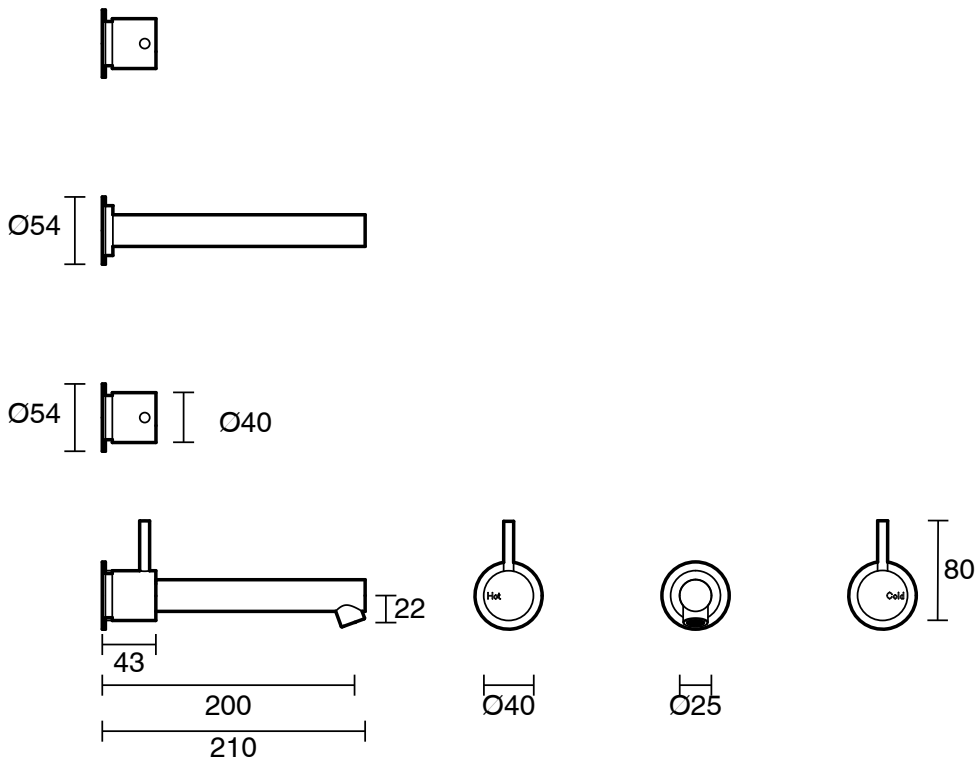

SUSSEX

Scala Straight Wall Basin Set 200mm PVD Brushed Platinum Gold (6 Star) Lead Free

52494

SPECIFICATIONS

Recommended Use	Residential;Commercial
Colour Finish	Brushed Platinum Gold
Primary Material	Lead Free Brass
Recommended Pressure Range	150 - 500 kPa as per AS3500
Max Continuous Working Temperature (deg C)	65
Min Continuous Working Temperature (deg C)	1

WARRANTY

Residential Use (Years)	40
Commercial Use (Years)	10

Please refer to Sussex Warranty page for full Terms and Conditions

Dimensions are nominal measurements only.

CLEANING RECOMMENDATIONS:

We recommend the use of soapy water or approved cleaners. This product should not be cleaned with abrasive materials. Damage caused by any improper treatment is not covered by the product warranty. Refer to Warranty Conditions

Disclaimer: Products in this specification manual must by regulation be installed by licensed and registered trade people. The manufacturer/distributor reserves the right to vary specifications or delete models from their range without prior notification. Dimensions are nominal measurements only. Dimensions and set-outs listed are correct at time of publication however the manufacturer/distributor takes no responsibility for printing errors.

Published 12/05/2026

To see the complete Sussex range go to www.reece.com.au