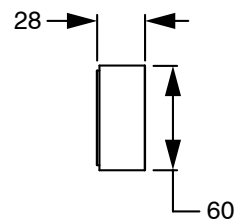

SUSSEX

Sussex Pure Progressive Wall Bath Mixer System 250mm with Cirque Textured Handles
PVD Brushed Gunmetal Lead Free
50067

SPECIFICATIONS	
Recommended Use	Residential;Commercial
Colour Finish	Brushed Gunmetal
Primary Material	Lead Free Brass
Recommended Pressure Range	150 - 500 kPa as per AS3500
Max Continuous Working Temperature (deg C)	65
Min Continuous Working Temperature (deg C)	1
WARRANTY	
Residential Use (Years)	40
Commercial Use (Years)	10
<i>Please refer to Sussex Warranty page for full Terms and Conditions</i>	