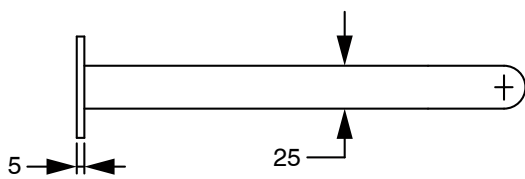

SUSSEX

Sussex Pure Progressive Wall Bath Mixer System 250mm with Cirque Textured Handles
PVD Brushed Gunmetal Lead Free
50067

SPECIFICATIONS	
Recommended Use	Residential;Commercial
Colour Finish	Brushed Gunmetal
Primary Material	Lead Free Brass
Recommended Pressure Range	150 - 500 kPa as per AS3500
Max Continuous Working Temperature (deg C)	65
Min Continuous Working Temperature (deg C)	1
WARRANTY	
Residential Use (Years)	40
Commercial Use (Years)	10
<i>Please refer to Sussex Warranty page for full Terms and Conditions</i>	