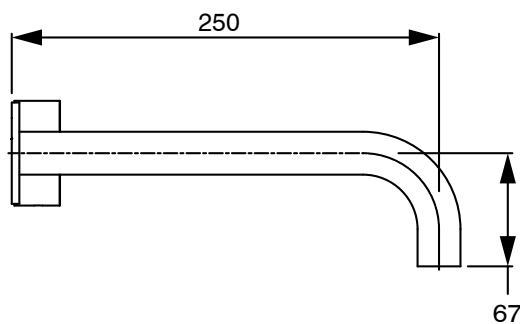

SUSSEX

Sussex Pure Progressive Wall Bath Mixer System 250mm with Cirque Textured Handles
PVD Brushed Gunmetal Lead Free
50067

SPECIFICATIONS	
Recommended Use	Residential;Commercial
Colour Finish	Brushed Gunmetal
Primary Material	Lead Free Brass
Recommended Pressure Range	150 - 500 kPa as per AS3500
Max Continuous Working Temperature (deg C)	65
Min Continuous Working Temperature (deg C)	1
WARRANTY	
Residential Use (Years)	40
Commercial Use (Years)	10
<i>Please refer to Sussex Warranty page for full Terms and Conditions</i>	