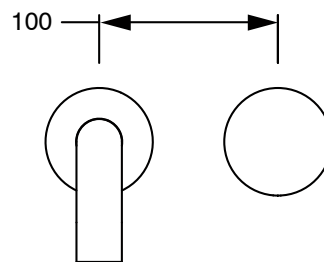

SUSSEX

Sussex Pure Progressive Wall Bath Mixer System 250mm with Cirque Textured Handles
PVD Brushed Gunmetal Lead Free
50067

SPECIFICATIONS	
Recommended Use	Residential;Commercial
Colour Finish	Brushed Gunmetal
Primary Material	Lead Free Brass
Recommended Pressure Range	150 - 500 kPa as per AS3500
Max Continuous Working Temperature (deg C)	65
Min Continuous Working Temperature (deg C)	1
WARRANTY	
Residential Use (Years)	40
Commercial Use (Years)	10
<i>Please refer to Sussex Warranty page for full Terms and Conditions</i>	