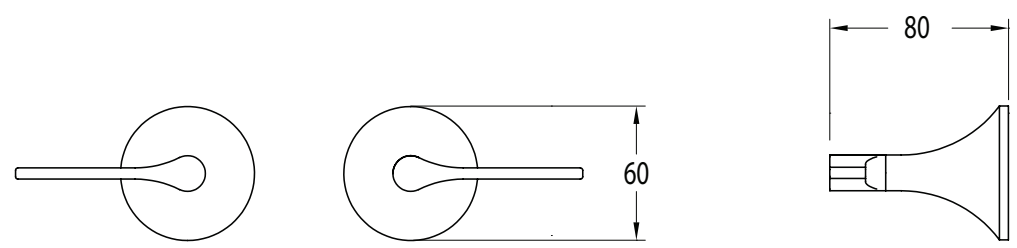

SUSSEX

Sussex Oria Wall Top Assembly PVD Brushed Bronze Lead Free

39703

SPECIFICATIONS

Recommended Use	Residential;Commercial
Colour Finish	Brushed Bronze
Primary Material	Lead Free Brass
Recommended Pressure Range	150 - 500 kPa as per AS3500
Max Continuous Working Temperature (deg C)	65
Min Continuous Working Temperature (deg C)	1

WARRANTY

Residential Use (Years)	40
Commercial Use (Years)	10

Please refer to Sussex Warranty page for full Terms and Conditions

Dimensions are nominal measurements only.

CLEANING RECOMMENDATIONS:

We recommend the use of soapy water or approved cleaners. This product should not be cleaned with abrasive materials. Damage caused by any improper treatment is not covered by the product warranty. Refer to Warranty Conditions

Disclaimer: Products in this specification manual must by regulation be installed by licensed and registered trade people. The manufacturer/distributor reserves the right to vary specifications or delete models from their range without prior notification. Dimensions are nominal measurements only. Dimensions and set-outs listed are correct at time of publication however the manufacturer/distributor takes no responsibility for printing errors.

Published 07/05/2026

To see the complete Sussex range go to www.reece.com.au