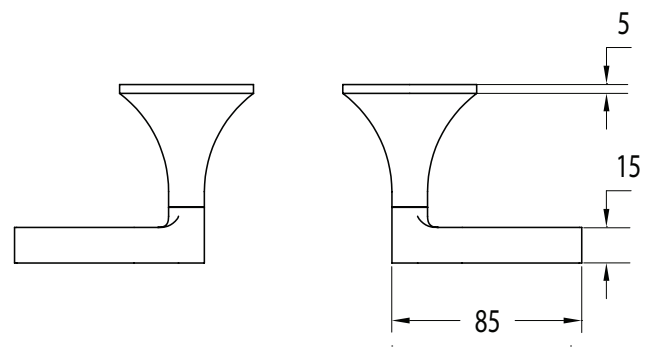

SUSSEX

Sussex Oria Wall Top Assembly PVD Brushed Bronze Lead Free

39703

SPECIFICATIONS

Recommended Use	Residential;Commercial
Colour Finish	Brushed Bronze
Primary Material	Lead Free Brass
Recommended Pressure Range	150 - 500 kPa as per AS3500
Max Continuous Working Temperature (deg C)	65
Min Continuous Working Temperature (deg C)	1

WARRANTY

Residential Use (Years)	40
Commercial Use (Years)	10

Please refer to Sussex Warranty page for full Terms and Conditions

Dimensions are nominal measurements only.

CLEANING RECOMMENDATIONS:

We recommend the use of soapy water or approved cleaners. This product should not be cleaned with abrasive materials. Damage caused by any improper treatment is not covered by the product warranty. Refer to Warranty Conditions

Disclaimer: Products in this specification manual must by regulation be installed by licensed and registered trade people. The manufacturer/distributor reserves the right to vary specifications or delete models from their range without prior notification. Dimensions are nominal measurements only. Dimensions and set-outs listed are correct at time of publication however the manufacturer/distributor takes no responsibility for printing errors.

Published 07/05/2026

To see the complete Sussex range go to www.reece.com.au