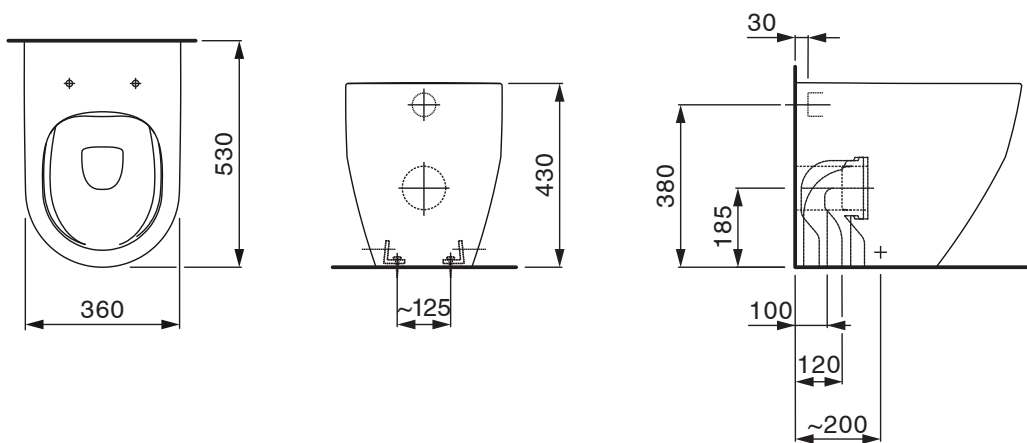

LAUFEN

LAUFEN Pro A Rimless Back to Wall Pan & Slim Soft Close Quick Release Seat (4 Star)

1813060

SPECIFICATIONS	
Recommended Use	Residential;Commercial
Pan Material	Vitreous China
Rim Configuration	Rimless
Pan Outlet Type	S Trap with Supplied Conversion Bend
Pan Weight (kg)	29
Mounting	Floor
Toilet Seat Included	Yes
WARRANTY	
Residential & Commercial Use (Years)	25
Spare Parts & Labour (Years)	1
<i>Please refer to LAUFEN Warranty page for full Terms and Conditions</i>	