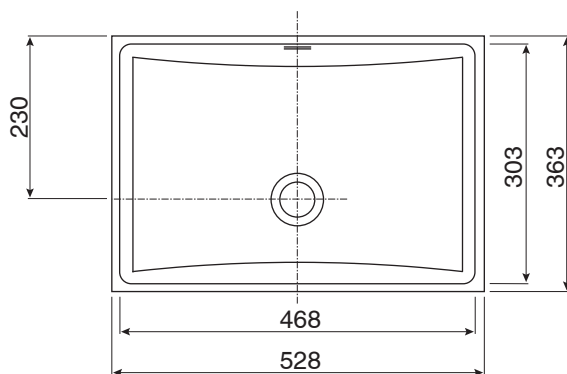

CLEANING RECOMMENDATIONS:

We recommend the use of soapy water or approved cleaners. This product should not be cleaned with abrasive materials. Damage caused by any improper treatment is not covered by the product warranty. Refer to Warranty Conditions.

Dimensions are nominal measurements only.

Disclaimer: Products in this specification manual must by regulation be installed by licensed and registered trade people. The manufacturer/distributor reserves the right to vary specifications or delete models from their range without prior notification. Dimensions are nominal measurements only. Dimensions and set-outs listed are correct at time of publication however the manufacturer/distributor takes no responsibility for printing errors.

Published 01/04/2026