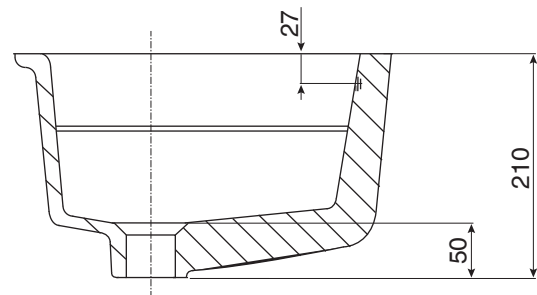

CLEANING RECOMMENDATIONS:

We recommend the use of soapy water or approved cleaners. This product should not be cleaned with abrasive materials. Damage caused by any improper treatment is not covered by the product warranty. Refer to Warranty Conditions.

Dimensions are nominal measurements only.

Disclaimer: Products in this specification manual must by regulation be installed by licensed and registered trade people. The manufacturer/distributor reserves the right to vary specifications or delete models from their range without prior notification. Dimensions are nominal measurements only. Dimensions and set-outs listed are correct at time of publication however the manufacturer/distributor takes no responsibility for printing errors.

Published 01/04/2026