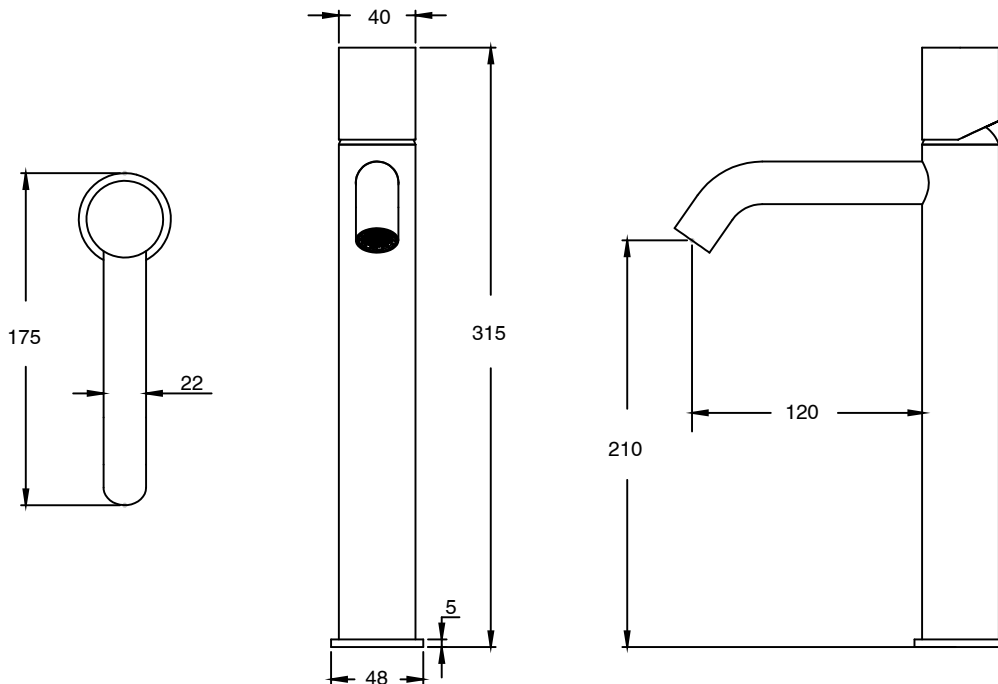

## Sussex Pure Extended Basin Mixer Tap Curved Spout PVD Brushed Gunmetal (5 Star)

9511743

SPECIFICATIONS	
Recommended Use	Residential;Commercial
Colour Finish	Brushed Smoke Gunmetal
Primary Material	DR Brass
Recommended Pressure Range	150 - 500 kPa as per AS3500
Max Continuous Working Temperature (deg C)	65
Min Continuous Working Temperature (deg C)	1
WARRANTY	
Residential Use (Years)	40
Commercial Use (Years)	10
<i>Please refer to Sussex Warranty page for full Terms and Conditions</i>	

Dimensions are nominal measurements only.