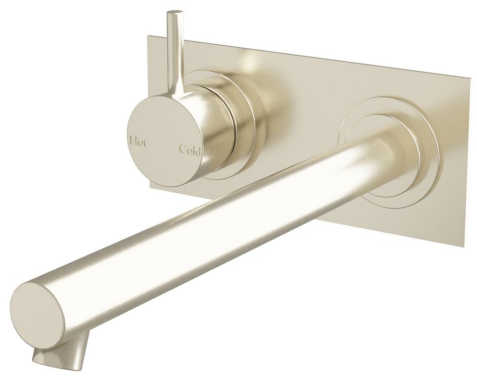

SUSSEX

**Sussex Scala Bath Mixer Outlet System Straight 250mm Left Hand
PVD Brushed Platinum Gold Lead Free
52083**

SPECIFICATIONS

Recommended Use	Residential;Commercial
Colour Finish	Brushed Platinum Gold
Primary Material	Lead Free Brass
Recommended Pressure Range	150 - 500 kPa as per AS3500
Max Continuous Working Temperature (deg C)	65
Min Continuous Working Temperature (deg C)	1

WARRANTY

Residential Use (Years)	40
Commercial Use (Years)	10

Please refer to Sussex Warranty page for full Terms and Conditions

Dimensions are nominal measurements only.

CLEANING RECOMMENDATIONS:

We recommend the use of soapy water or approved cleaners. This product should not be cleaned with abrasive materials. Damage caused by any improper treatment is not covered by the product warranty. Refer to Warranty Conditions

Disclaimer: Products in this specification manual must by regulation be installed by licensed and registered trade people. The manufacturer/distributor reserves the right to vary specifications or delete models from their range without prior notification. Dimensions are nominal measurements only. Dimensions and set-outs listed are correct at time of publication however the manufacturer/distributor takes no responsibility for printing errors.

Published 14/05/2026

To see the complete Sussex range go to www.reece.com.au