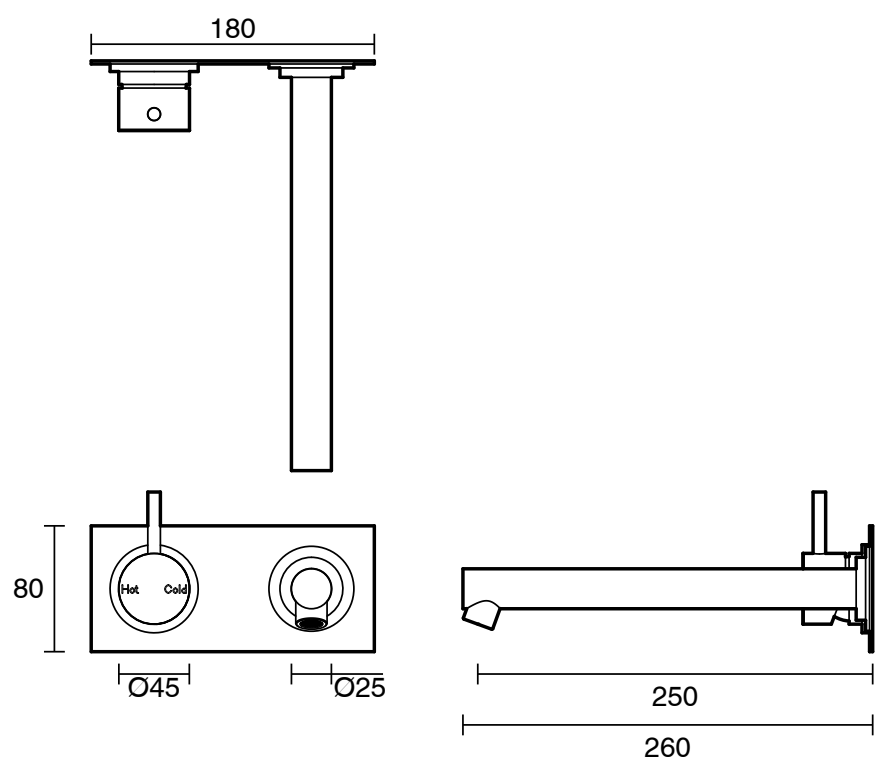

SUSSEX

**Sussex Scala Bath Mixer Outlet System Straight 250mm Left Hand
PVD Brushed Platinum Gold Lead Free
52083**

SPECIFICATIONS

Recommended Use	Residential;Commercial
Colour Finish	Brushed Platinum Gold
Primary Material	Lead Free Brass
Recommended Pressure Range	150 - 500 kPa as per AS3500
Max Continuous Working Temperature (deg C)	65
Min Continuous Working Temperature (deg C)	1

WARRANTY

Residential Use (Years)	40
Commercial Use (Years)	10

Please refer to Sussex Warranty page for full Terms and Conditions

Dimensions are nominal measurements only.

CLEANING RECOMMENDATIONS:

We recommend the use of soapy water or approved cleaners. This product should not be cleaned with abrasive materials. Damage caused by any improper treatment is not covered by the product warranty. Refer to Warranty Conditions

Disclaimer: Products in this specification manual must by regulation be installed by licensed and registered trade people. The manufacturer/distributor reserves the right to vary specifications or delete models from their range without prior notification. Dimensions are nominal measurements only. Dimensions and set-outs listed are correct at time of publication however the manufacturer/distributor takes no responsibility for printing errors.

Published 14/05/2026

To see the complete Sussex range go to www.reece.com.au