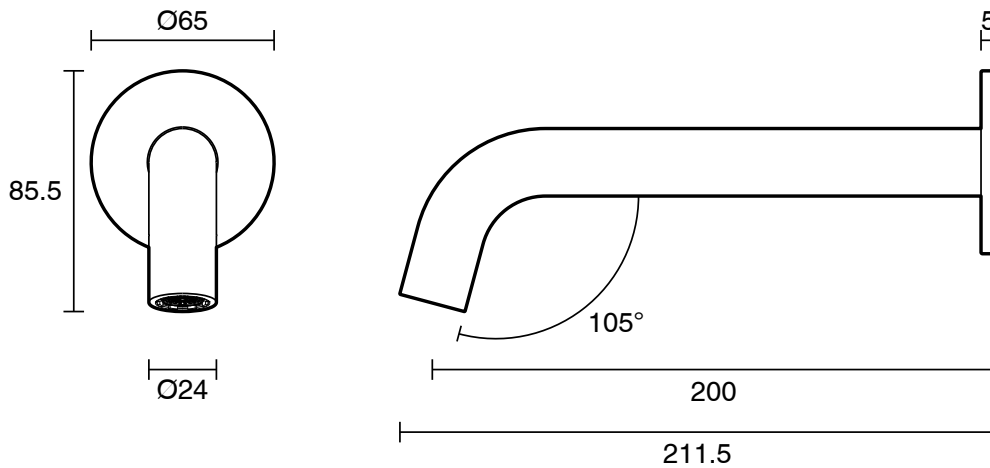

mizu

Mizu Drift Wall Basin/Bath Outlet Curve Spout 200mm Brushed Gunmetal (6 Star) Lead Free

2267270

SPECIFICATIONS	
Recommended Use	Residential;Commercial
Colour Finish	Brushed Gunmetal
Primary Material	Lead Free Brass
Recommended Pressure Range	150 - 500 kPa as per AS3500
Max Continuous Working Temperature (deg C)	65
Min Continuous Working Temperature (deg C)	5
WARRANTY	
Residential & Commercial Use (Years)	25
Spare Parts & Labour (Years)	1
<i>Please refer to Mizu Warranty page for full Terms and Conditions</i>	