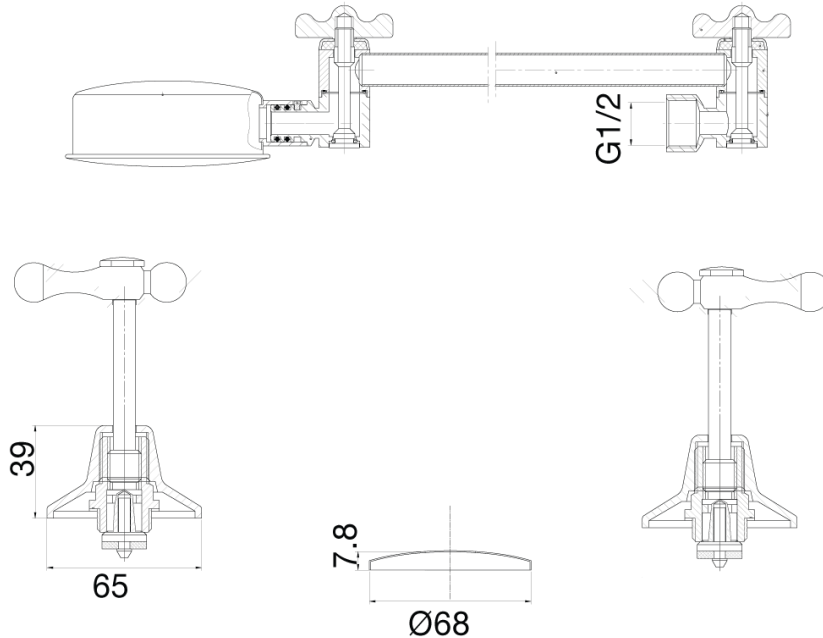

Posh Bristol Shower Set Lever 1/4 Turn Ceramic Disc Chrome (3 Star)

2205962

SPECIFICATIONS

Recommended Use	Residential;Commercial
Colour Finish	Chrome
Primary Material	DR Brass
Recommended Pressure Range	150 - 500 kPa as per AS3500
Max Continuous Working Temperature (deg C)	60
Min Continuous Working Temperature (deg C)	5
Hot Water Unit Suitability	Storage Tank;Continuous Flow

WARRANTY

Residential & Commercial Use (Years)	25
Spare Parts & Labour (Years)	1

Please refer to Posh Warranty Page for full Terms and Conditions

Dimensions are nominal measurements only.

CLEANING RECOMMENDATIONS:

We recommend the use of soapy water or approved cleaners. This product should not be cleaned with abrasive materials. Damage caused by any improper treatment is not covered by the product warranty. Refer to Warranty Conditions

Disclaimer: Products in this specification manual must by regulation be installed by licensed and registered trade people. The manufacturer/distributor reserves the right to vary specifications or delete models from their range without prior notification. Dimensions are nominal measurements only. Dimensions and set-outs listed are correct at time of publication however the manufacturer/distributor takes no responsibility for printing errors.

Published 01/04/2026

To see the complete Posh range go to www.reece.com.au