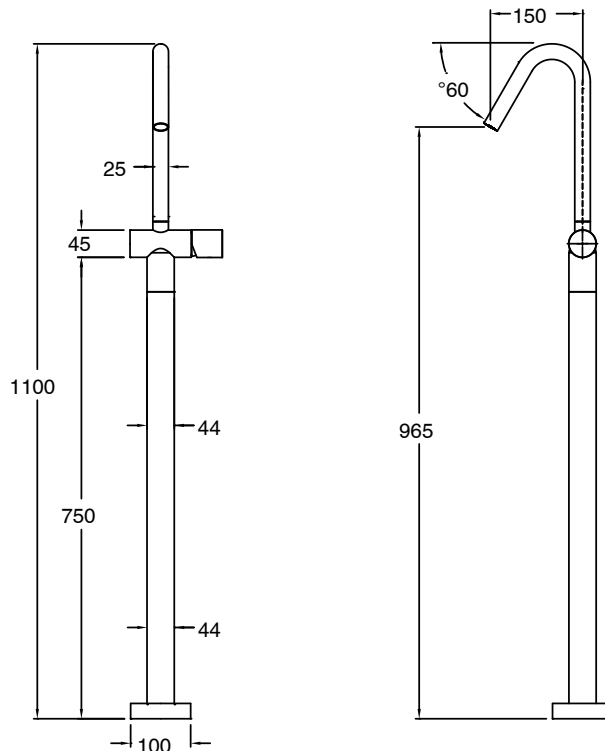

SUSSEX

Sussex Pure Floor Mounted Bath Mixer Tap Trimset PVD Brushed Gunmetal

9511799

SPECIFICATIONS

Recommended Use	Residential;Commercial
Colour Finish	Brushed Smoke Gunmetal
Primary Material	DR Brass
Recommended Pressure Range	150 - 500 kPa as per AS3500
Max Continuous Working Temperature (deg C)	65
Min Continuous Working Temperature (deg C)	1

WARRANTY

Residential Use (Years)	40
Commercial Use (Years)	10

Please refer to Sussex Warranty page for full Terms and Conditions

Dimensions are nominal measurements only.

CLEANING RECOMMENDATIONS:

We recommend the use of soapy water or approved cleaners. This product should not be cleaned with abrasive materials. Damage caused by any improper treatment is not covered by the product warranty. Refer to Warranty Conditions

Disclaimer: Products in this specification manual must by regulation be installed by licensed and registered trade people. The manufacturer/distributor reserves the right to vary specifications or delete models from their range without prior notification. Dimensions are nominal measurements only. Dimensions and set-outs listed are correct at time of publication however the manufacturer/distributor takes no responsibility for printing errors.

Published 21/04/2026

To see the complete Sussex range go to www.reece.com.au