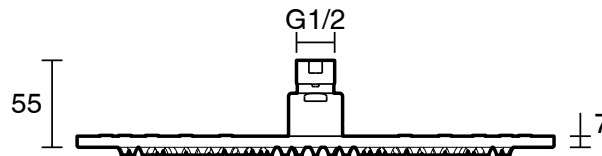

mizu

Mizu Drift Brass Overhead Shower 300mm Brushed Brass (3 Star)

9512324

SPECIFICATIONS

Recommended Use	Residential;Commercial
Colour Finish	Brushed Brass
Primary Material	DR Brass
Recommended Pressure Range	150 - 500 kPa as per AS3500
Max Continuous Working Temperature (deg C)	60
Min Continuous Working Temperature (deg C)	5

WARRANTY

Residential & Commercial Use (Years)	25
Spare Parts & Labour (Years)	1

Please refer to Mizu Warranty page for full Terms and Conditions

Dimensions are nominal measurements only.

CLEANING RECOMMENDATIONS:

We recommend the use of soapy water or approved cleaners. This product should not be cleaned with abrasive materials. Damage caused by any improper treatment is not covered by the product warranty. Refer to Warranty Conditions

Disclaimer: Products in this specification manual must by regulation be installed by licensed and registered trade people. The manufacturer/distributor reserves the right to vary specifications or delete models from their range without prior notification. Dimensions are nominal measurements only. Dimensions and set-outs listed are correct at time of publication however the manufacturer/distributor takes no responsibility for printing errors.

Published 01/04/2026

To see the complete Mizu range go to www.reece.com.au