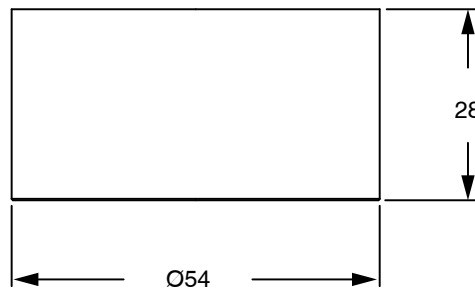

SUSSEX

Sussex Pure Diverter PVD Brushed Bronze Lead Free

47221

SPECIFICATIONS

Recommended Use	Residential;Commercial
Colour Finish	Brushed Bronze
Primary Material	Lead Free Brass
Recommended Pressure Range	150 - 500 kPa as per AS3500
Max Continuous Working Temperature (deg C)	65
Min Continuous Working Temperature (deg C)	1

WARRANTY

Residential Use (Years)	40
Commercial Use (Years)	10

Please refer to Sussex Warranty page for full Terms and Conditions

Dimensions are nominal measurements only.

CLEANING RECOMMENDATIONS:

We recommend the use of soapy water or approved cleaners. This product should not be cleaned with abrasive materials. Damage caused by any improper treatment is not covered by the product warranty. Refer to Warranty Conditions

Disclaimer: Products in this specification manual must by regulation be installed by licensed and registered trade people. The manufacturer/distributor reserves the right to vary specifications or delete models from their range without prior notification. Dimensions are nominal measurements only. Dimensions and set-outs listed are correct at time of publication however the manufacturer/distributor takes no responsibility for printing errors.

Published 14/05/2026

To see the complete Sussex range go to www.reece.com.au