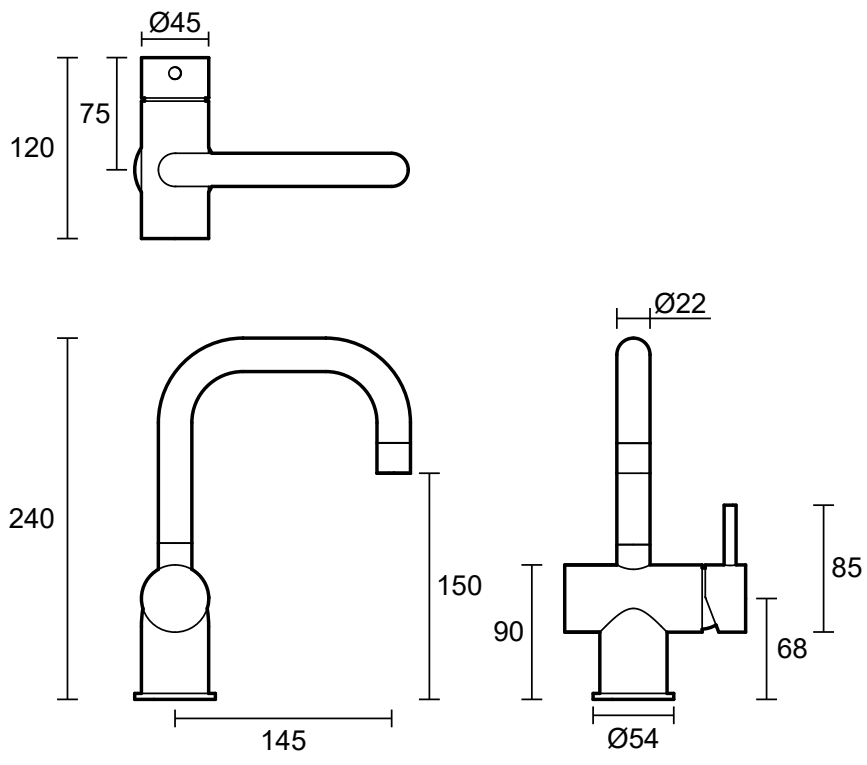

SUSSEX

**Sussex Scala Basin / Sink Mixer Tap Small Square Spout Right Hand
LUX PVD Brushed Platinum Gold (4 Star)
2268197**

SPECIFICATIONS	
Recommended Use	Residential;Commercial
Colour Finish	Brushed Platinum Gold
Primary Material	DR Brass
Recommended Pressure Range	150 - 500 kPa as per AS3500
Max Continuous Working Temperature (deg C)	65
Min Continuous Working Temperature (deg C)	1
WARRANTY	
Residential Use (Years)	40
Commercial Use (Years)	10
<i>Please refer to Sussex Warranty page for full Terms and Conditions</i>	

Disclaimer: Products in this specification manual must by regulation be installed by licensed and registered trade people. The manufacturer/distributor reserves the right to vary specifications or delete models from their range without prior notification. Dimensions are nominal measurements only. Dimensions and set-outs listed are correct at time of publication however the manufacturer/distributor takes no responsibility for printing errors.