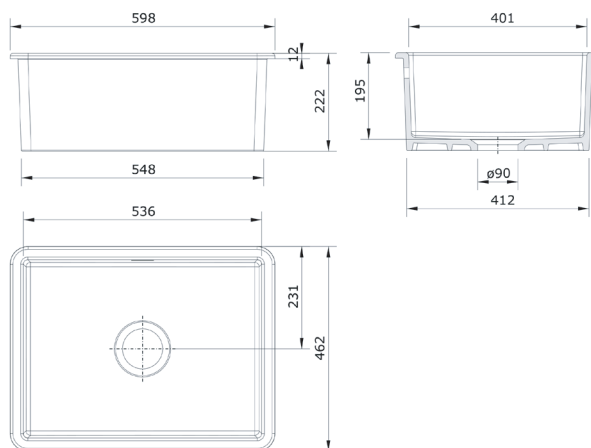

Dimensions are nominal measurements only.

CLEANING RECOMMENDATIONS:

We recommend the use of soapy water or approved cleaners. This product should not be cleaned with abrasive materials. Damage caused by any improper treatment is not covered by the product warranty. Refer to Warranty Conditions

Disclaimer: Products in this specification manual must by regulation be installed by licensed and registered trade people. The manufacturer/distributor reserves the right to vary specifications or delete models from their range without prior notification. Dimensions are nominal measurements only. Dimensions and set-outs listed are correct at time of publication however the manufacturer/distributor takes no responsibility for printing errors.

Published 01/04/2026

To see the complete Memo range go to www.reece.com.au