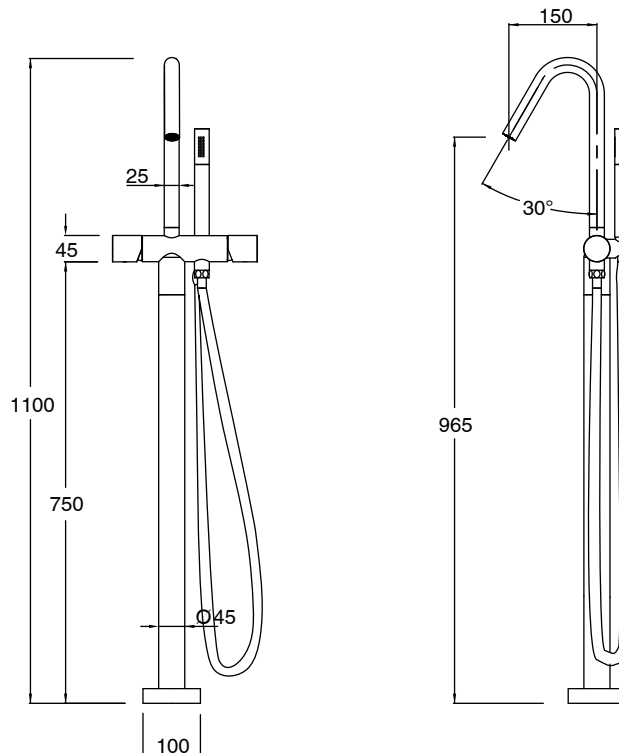

SUSSEX

Sussex Pure Floor Mounted Bath Mixer Tap with Handshower Trimset PVD Brushed Gunmetal (3 Star) 9511803

SPECIFICATIONS

Recommended Use	Residential;Commercial
Colour Finish	Brushed Smoke Gunmetal
Primary Material	DR Brass
Recommended Pressure Range	150 - 500 kPa as per AS3500
Max Continuous Working Temperature (deg C)	65
Min Continuous Working Temperature (deg C)	1

WARRANTY

Residential Use (Years)	40
Commercial Use (Years)	10

Please refer to Sussex Warranty page for full Terms and Conditions

Dimensions are nominal measurements only.

CLEANING RECOMMENDATIONS:

We recommend the use of soapy water or approved cleaners. This product should not be cleaned with abrasive materials. Damage caused by any improper treatment is not covered by the product warranty. Refer to Warranty Conditions

Disclaimer: Products in this specification manual must by regulation be installed by licensed and registered trade people. The manufacturer/distributor reserves the right to vary specifications or delete models from their range without prior notification. Dimensions are nominal measurements only. Dimensions and set-outs listed are correct at time of publication however the manufacturer/distributor takes no responsibility for printing errors.

Published 01/04/2026

To see the complete Sussex range go to
www.reece.com.au