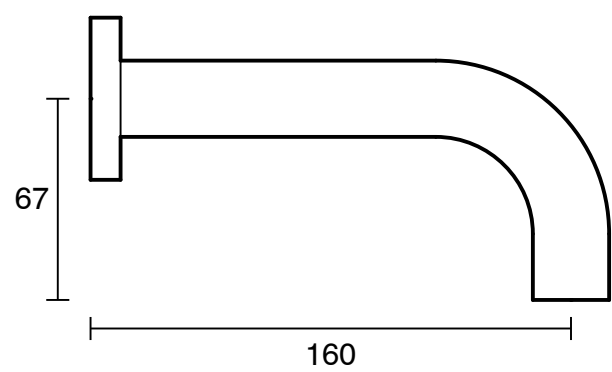

SUSSEX

Scala 25 Wall Outlet Curved 160mm PVD Brushed Nickel (6 Star) Lead Free

51127

SPECIFICATIONS

Recommended Use	Residential;Commercial
Colour Finish	Brushed Nickel
Primary Material	Lead Free Brass
Recommended Pressure Range	150 - 500 kPa as per AS3500
Max Continuous Working Temperature (deg C)	65
Min Continuous Working Temperature (deg C)	1

WARRANTY

Residential Use (Years)	40
Commercial Use (Years)	10

Please refer to Sussex Warranty page for full Terms and Conditions

Dimensions are nominal measurements only.

CLEANING RECOMMENDATIONS:

We recommend the use of soapy water or approved cleaners. This product should not be cleaned with abrasive materials. Damage caused by any improper treatment is not covered by the product warranty. Refer to Warranty Conditions

Disclaimer: Products in this specification manual must by regulation be installed by licensed and registered trade people. The manufacturer/distributor reserves the right to vary specifications or delete models from their range without prior notification. Dimensions are nominal measurements only. Dimensions and set-outs listed are correct at time of publication however the manufacturer/distributor takes no responsibility for printing errors.

Published 30/04/2026

To see the complete Sussex range go to www.reece.com.au