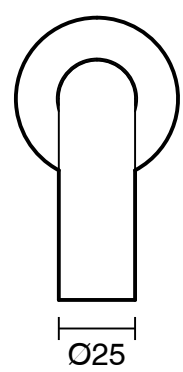

SUSSEX

Scala 25 Wall Outlet Curved 160mm PVD Brushed Nickel (6 Star) Lead Free

51127

SPECIFICATIONS

Recommended Use	Residential;Commercial
Colour Finish	Brushed Nickel
Primary Material	Lead Free Brass
Recommended Pressure Range	150 - 500 kPa as per AS3500
Max Continuous Working Temperature (deg C)	65
Min Continuous Working Temperature (deg C)	1

WARRANTY

Residential Use (Years)	40
Commercial Use (Years)	10

Please refer to Sussex Warranty page for full Terms and Conditions

Dimensions are nominal measurements only.

CLEANING RECOMMENDATIONS:

We recommend the use of soapy water or approved cleaners. This product should not be cleaned with abrasive materials. Damage caused by any improper treatment is not covered by the product warranty. Refer to Warranty Conditions

Disclaimer: Products in this specification manual must by regulation be installed by licensed and registered trade people. The manufacturer/distributor reserves the right to vary specifications or delete models from their range without prior notification. Dimensions are nominal measurements only. Dimensions and set-outs listed are correct at time of publication however the manufacturer/distributor takes no responsibility for printing errors.

Published 30/04/2026

To see the complete Sussex range go to www.reece.com.au