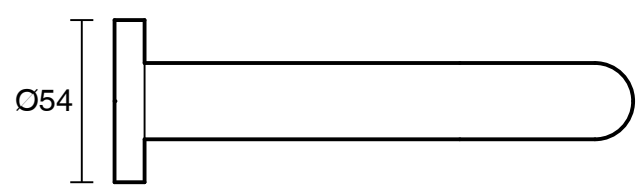

SUSSEX

Scala 25 Wall Outlet Curved 160mm PVD Brushed Nickel (6 Star) Lead Free

51127

SPECIFICATIONS

Recommended Use	Residential;Commercial
Colour Finish	Brushed Nickel
Primary Material	Lead Free Brass
Recommended Pressure Range	150 - 500 kPa as per AS3500
Max Continuous Working Temperature (deg C)	65
Min Continuous Working Temperature (deg C)	1

WARRANTY

Residential Use (Years)	40
Commercial Use (Years)	10

Please refer to Sussex Warranty page for full Terms and Conditions

Dimensions are nominal measurements only.

CLEANING RECOMMENDATIONS:

We recommend the use of soapy water or approved cleaners. This product should not be cleaned with abrasive materials. Damage caused by any improper treatment is not covered by the product warranty. Refer to Warranty Conditions

Disclaimer: Products in this specification manual must by regulation be installed by licensed and registered trade people. The manufacturer/distributor reserves the right to vary specifications or delete models from their range without prior notification. Dimensions are nominal measurements only. Dimensions and set-outs listed are correct at time of publication however the manufacturer/distributor takes no responsibility for printing errors.

Published 30/04/2026

To see the complete Sussex range go to www.reece.com.au