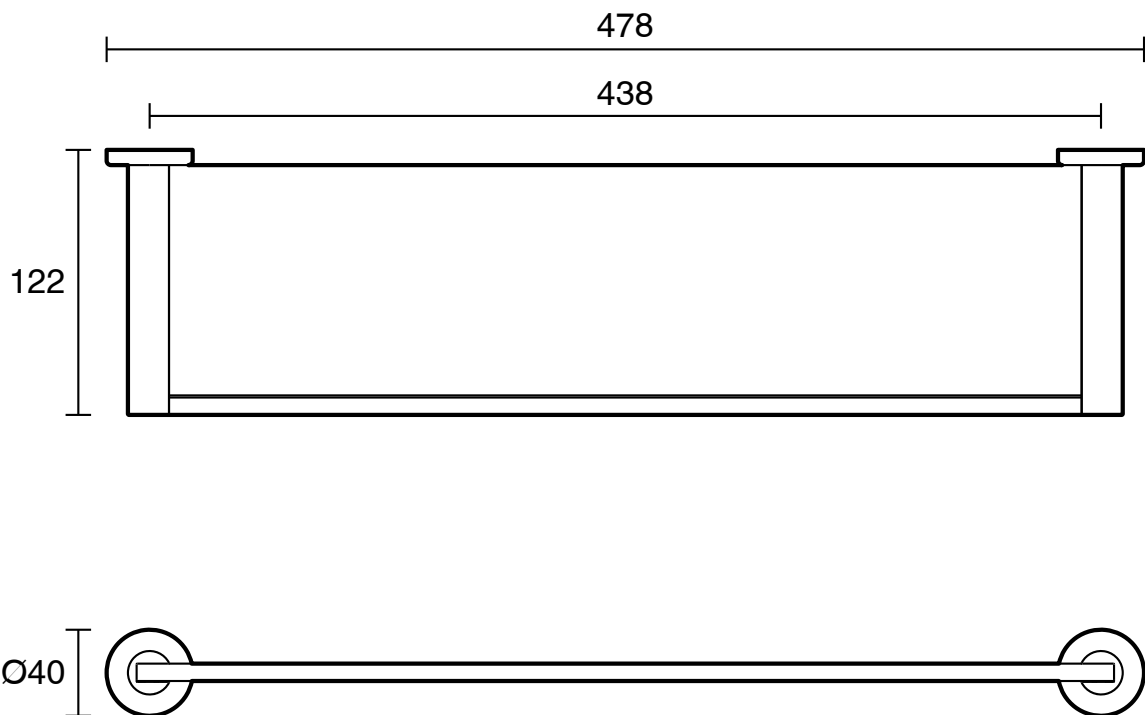

mizu

Mizu Drift Glass Shelf Chrome

2202027

SPECIFICATIONS

Recommended Use	Residential;Commercial
Colour Finish	Polished Chrome
Primary Material	Glass

WARRANTY

Residential & Commercial Use (Years)	25
Spare Parts & Labour (Years)	1

Please refer to Mizu Warranty page for full Terms and Conditions

Dimensions are nominal measurements only.

CLEANING RECOMMENDATIONS:

We recommend the use of soapy water or approved cleaners. This product should not be cleaned with abrasive materials. Damage caused by any improper treatment is not covered by the product warranty. Refer to Warranty Conditions

Disclaimer: Products in this specification manual must by regulation be installed by licensed and registered trade people. The manufacturer/distributor reserves the right to vary specifications or delete models from their range without prior notification. Dimensions are nominal measurements only. Dimensions and set-outs listed are correct at time of publication however the manufacturer/distributor takes no responsibility for printing errors.

Published 01/04/2026

To see the complete Mizu range go to www.reece.com.au