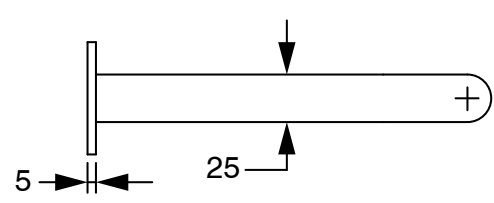

SUSSEX

**Sussex Pure Progressive Wall Basin Mixer System 200mm with Cirque Textured Handles
PVD Brushed Gunmetal (3 Star) Lead Free
50495**

SPECIFICATIONS

Recommended Use	Residential;Commercial
Colour Finish	Brushed Gunmetal
Primary Material	Lead Free Brass
Recommended Pressure Range	150 - 500 kPa as per AS3500
Max Continuous Working Temperature (deg C)	65
Min Continuous Working Temperature (deg C)	1

WARRANTY

Residential Use (Years)	40
Commercial Use (Years)	10

Please refer to Sussex Warranty page for full Terms and Conditions

Dimensions are nominal measurements only.

CLEANING RECOMMENDATIONS:

We recommend the use of soapy water or approved cleaners. This product should not be cleaned with abrasive materials. Damage caused by any improper treatment is not covered by the product warranty. Refer to Warranty Conditions

Disclaimer: Products in this specification manual must by regulation be installed by licensed and registered trade people. The manufacturer/distributor reserves the right to vary specifications or delete models from their range without prior notification. Dimensions are nominal measurements only. Dimensions and set-outs listed are correct at time of publication however the manufacturer/distributor takes no responsibility for printing errors.
Published 07/05/2026

To see the complete Sussex range go to www.reece.com.au