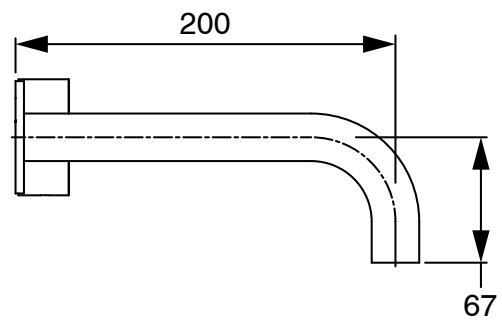

SUSSEX

**Sussex Pure Progressive Wall Basin Mixer System 200mm with Cirque Textured Handles
PVD Brushed Gunmetal (3 Star) Lead Free
50495**

SPECIFICATIONS

Recommended Use	Residential;Commercial
Colour Finish	Brushed Gunmetal
Primary Material	Lead Free Brass
Recommended Pressure Range	150 - 500 kPa as per AS3500
Max Continuous Working Temperature (deg C)	65
Min Continuous Working Temperature (deg C)	1

WARRANTY

Residential Use (Years)	40
Commercial Use (Years)	10

Please refer to Sussex Warranty page for full Terms and Conditions

Dimensions are nominal measurements only.

CLEANING RECOMMENDATIONS:

We recommend the use of soapy water or approved cleaners. This product should not be cleaned with abrasive materials. Damage caused by any improper treatment is not covered by the product warranty. Refer to Warranty Conditions

Disclaimer: Products in this specification manual must by regulation be installed by licensed and registered trade people. The manufacturer/distributor reserves the right to vary specifications or delete models from their range without prior notification. Dimensions are nominal measurements only. Dimensions and set-outs listed are correct at time of publication however the manufacturer/distributor takes no responsibility for printing errors.
Published 07/05/2026

To see the complete Sussex range go to www.reece.com.au