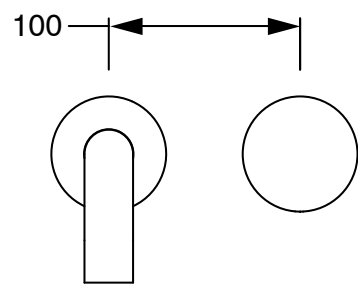

SUSSEX

**Sussex Pure Progressive Wall Basin Mixer System 200mm with Cirque Textured Handles
PVD Brushed Gunmetal (3 Star) Lead Free
50495**

SPECIFICATIONS

Recommended Use	Residential;Commercial
Colour Finish	Brushed Gunmetal
Primary Material	Lead Free Brass
Recommended Pressure Range	150 - 500 kPa as per AS3500
Max Continuous Working Temperature (deg C)	65
Min Continuous Working Temperature (deg C)	1

WARRANTY

Residential Use (Years)	40
Commercial Use (Years)	10

Please refer to Sussex Warranty page for full Terms and Conditions

Dimensions are nominal measurements only.

CLEANING RECOMMENDATIONS:

We recommend the use of soapy water or approved cleaners. This product should not be cleaned with abrasive materials. Damage caused by any improper treatment is not covered by the product warranty. Refer to Warranty Conditions

Disclaimer: Products in this specification manual must by regulation be installed by licensed and registered trade people. The manufacturer/distributor reserves the right to vary specifications or delete models from their range without prior notification. Dimensions are nominal measurements only. Dimensions and set-outs listed are correct at time of publication however the manufacturer/distributor takes no responsibility for printing errors.
Published 07/05/2026

To see the complete Sussex range go to www.reece.com.au