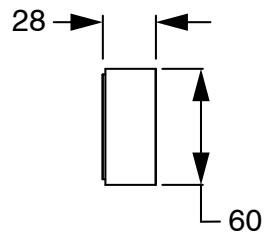

SUSSEX

**Sussex Pure Progressive Wall Basin Mixer System 200mm with Cirque Textured Handles
PVD Brushed Gunmetal (3 Star) Lead Free
50495**

SPECIFICATIONS

Recommended Use	Residential;Commercial
Colour Finish	Brushed Gunmetal
Primary Material	Lead Free Brass
Recommended Pressure Range	150 - 500 kPa as per AS3500
Max Continuous Working Temperature (deg C)	65
Min Continuous Working Temperature (deg C)	1

WARRANTY

Residential Use (Years)	40
Commercial Use (Years)	10

Please refer to Sussex Warranty page for full Terms and Conditions