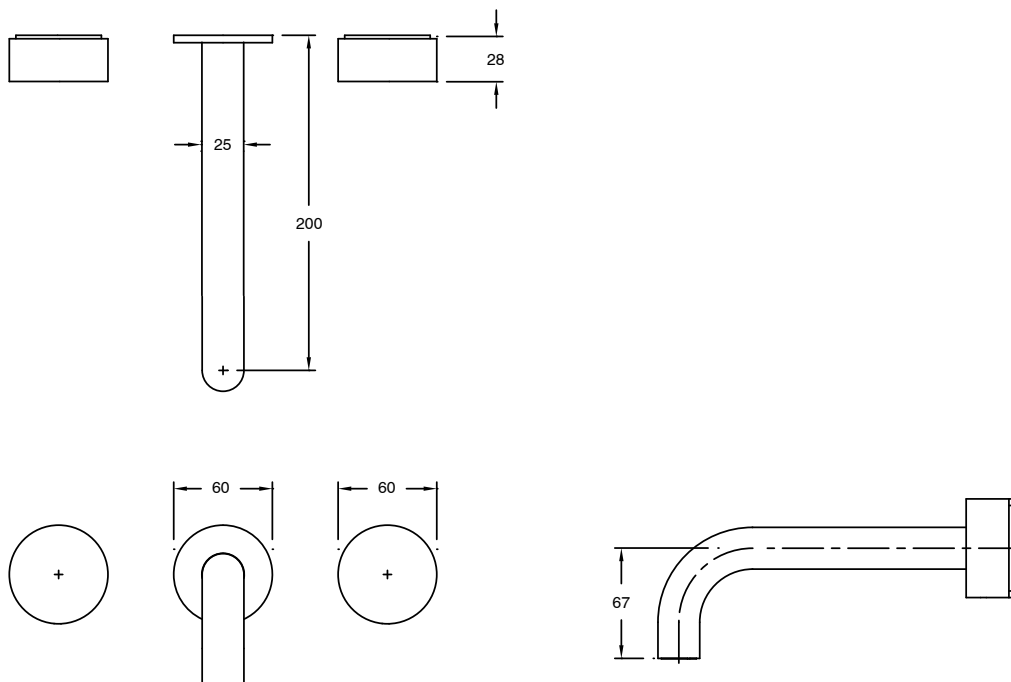

## Sussex Pure Bath Set 200mm with Cirque Textured Handles PVD Brushed Gold Lead Free

47100

SPECIFICATIONS	
Recommended Use	Residential;Commercial
Colour Finish	Brushed Gold
Primary Material	Lead Free Brass
Recommended Pressure Range	150 - 500 kPa as per AS3500
Max Continuous Working Temperature (deg C)	65
Min Continuous Working Temperature (deg C)	1
WARRANTY	
Residential Use (Years)	40
Commercial Use (Years)	10
<i>Please refer to Sussex Warranty page for full Terms and Conditions</i>	

Dimensions are nominal measurements only.