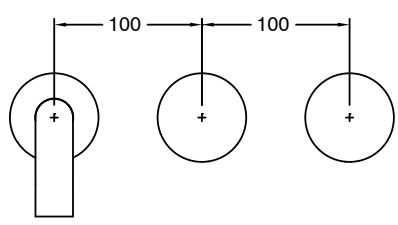

SUSSEX

**Sussex Pure Wall Basin Hostess System 200mm with Diamond Textured Handles
PVD Brushed Bronze (3 Star) Lead Free
50813**

SPECIFICATIONS

Recommended Use	Residential;Commercial
Colour Finish	Brushed Bronze
Primary Material	Lead Free Brass
Recommended Pressure Range	150 - 500 kPa as per AS3500
Max Continuous Working Temperature (deg C)	65
Min Continuous Working Temperature (deg C)	1

WARRANTY

Residential Use (Years)	40
Commercial Use (Years)	10

Please refer to Sussex Warranty page for full Terms and Conditions