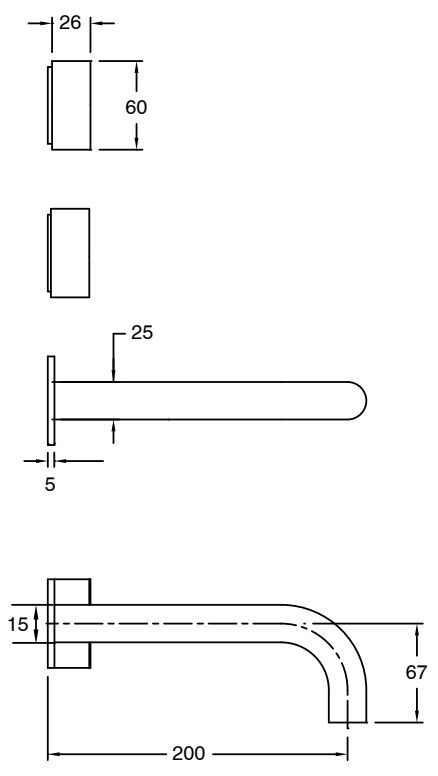

SUSSEX

**Sussex Pure Wall Basin Hostess System 200mm with Diamond Textured Handles
PVD Brushed Bronze (3 Star) Lead Free
50813**

SPECIFICATIONS

Recommended Use	Residential;Commercial
Colour Finish	Brushed Bronze
Primary Material	Lead Free Brass
Recommended Pressure Range	150 - 500 kPa as per AS3500
Max Continuous Working Temperature (deg C)	65
Min Continuous Working Temperature (deg C)	1

WARRANTY

Residential Use (Years)	40
Commercial Use (Years)	10

Please refer to Sussex Warranty page for full Terms and Conditions