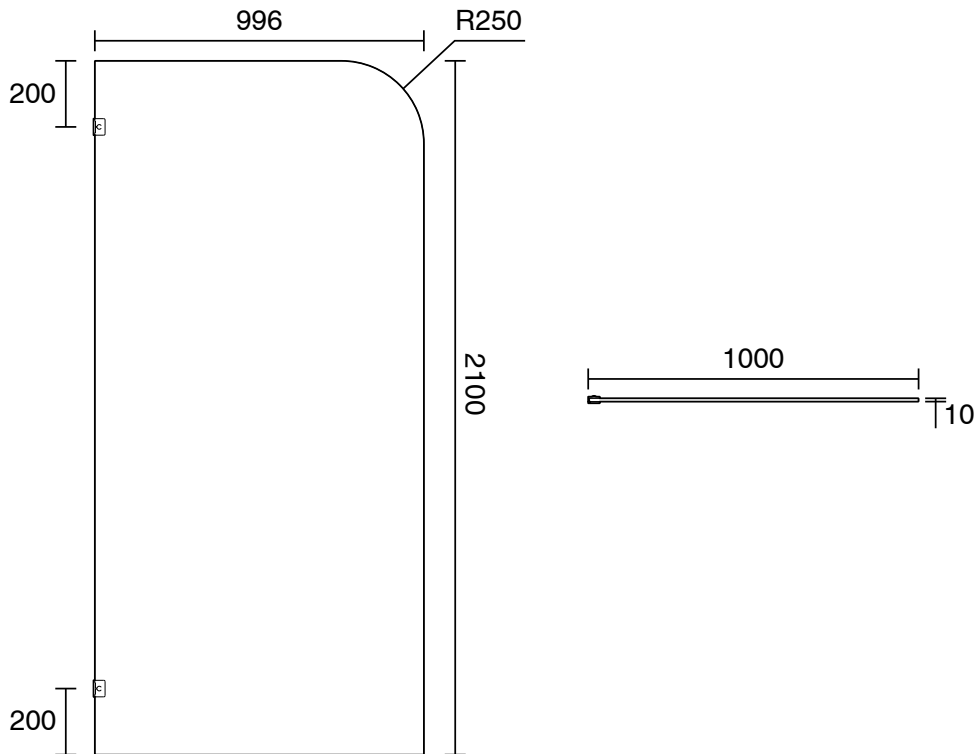

KADO

Kado Lux Frameless Curved Panel with Wall Clips Clear Glass 1000mm Chrome

1710059

SPECIFICATIONS	
Recommended Use	Residential;Commercial
Colour Finish	Polished Chrome;Clear
Primary Material	Glass
Frame Configuration	Frameless
Screen Shape	Curved
Screen Appearance	Clear
Screen Fixing	Clips
Mounting	Wall
WARRANTY	
Residential & Commercial Use (Years)	7
Spare Parts & Labour (Years)	1
<i>Please refer to Kado Warranty Page for full Terms and Conditions</i>	