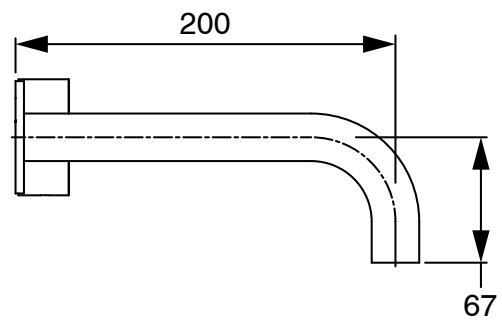

SUSSEX

**Sussex Pure Progressive Wall Basin Mixer System 200mm with Diamond Textured Handles
PVD Matte Black (3 Star) Lead Free
50505**

SPECIFICATIONS

Recommended Use	Residential;Commercial
Colour Finish	Matte Black
Primary Material	Lead Free Brass
Recommended Pressure Range	150 - 500 kPa as per AS3500
Max Continuous Working Temperature (deg C)	65
Min Continuous Working Temperature (deg C)	1

WARRANTY

Residential Use (Years)	40
Commercial Use (Years)	10

Please refer to Sussex Warranty page for full Terms and Conditions

Dimensions are nominal measurements only.

CLEANING RECOMMENDATIONS:

We recommend the use of soapy water or approved cleaners. This product should not be cleaned with abrasive materials. Damage caused by any improper treatment is not covered by the product warranty. Refer to Warranty Conditions

Disclaimer: Products in this specification manual must by regulation be installed by licensed and registered trade people. The manufacturer/distributor reserves the right to vary specifications or delete models from their range without prior notification. Dimensions are nominal measurements only. Dimensions and set-outs listed are correct at time of publication however the manufacturer/distributor takes no responsibility for printing errors.

Published 07/05/2026

To see the complete Sussex range go to www.reece.com.au