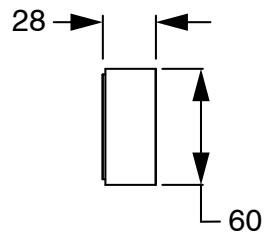

SUSSEX

**Sussex Pure Progressive Wall Basin Mixer System 200mm with Diamond Textured Handles
PVD Matte Black (3 Star) Lead Free
50505**

SPECIFICATIONS

Recommended Use	Residential;Commercial
Colour Finish	Matte Black
Primary Material	Lead Free Brass
Recommended Pressure Range	150 - 500 kPa as per AS3500
Max Continuous Working Temperature (deg C)	65
Min Continuous Working Temperature (deg C)	1

WARRANTY

Residential Use (Years)	40
Commercial Use (Years)	10

Please refer to Sussex Warranty page for full Terms and Conditions