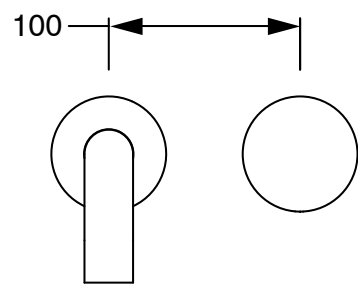

SUSSEX

**Sussex Pure Progressive Wall Basin Mixer System 200mm with Diamond Textured Handles
PVD Matte Black (3 Star) Lead Free
50505**

SPECIFICATIONS

Recommended Use	Residential;Commercial
Colour Finish	Matte Black
Primary Material	Lead Free Brass
Recommended Pressure Range	150 - 500 kPa as per AS3500
Max Continuous Working Temperature (deg C)	65
Min Continuous Working Temperature (deg C)	1

WARRANTY

Residential Use (Years)	40
Commercial Use (Years)	10

Please refer to Sussex Warranty page for full Terms and Conditions

Dimensions are nominal measurements only.

CLEANING RECOMMENDATIONS:

We recommend the use of soapy water or approved cleaners. This product should not be cleaned with abrasive materials. Damage caused by any improper treatment is not covered by the product warranty. Refer to Warranty Conditions

Disclaimer: Products in this specification manual must by regulation be installed by licensed and registered trade people. The manufacturer/distributor reserves the right to vary specifications or delete models from their range without prior notification. Dimensions are nominal measurements only. Dimensions and set-outs listed are correct at time of publication however the manufacturer/distributor takes no responsibility for printing errors.

Published 07/05/2026

To see the complete Sussex range go to www.reece.com.au