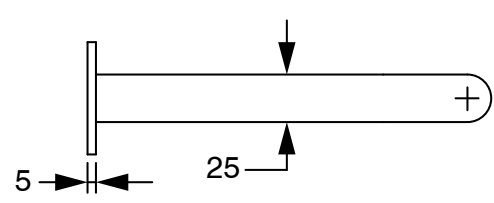

SUSSEX

**Sussex Pure Progressive Wall Basin Mixer System 200mm with Diamond Textured Handles
PVD Matte Black (3 Star) Lead Free
50505**

SPECIFICATIONS

Recommended Use	Residential;Commercial
Colour Finish	Matte Black
Primary Material	Lead Free Brass
Recommended Pressure Range	150 - 500 kPa as per AS3500
Max Continuous Working Temperature (deg C)	65
Min Continuous Working Temperature (deg C)	1

WARRANTY

Residential Use (Years)	40
Commercial Use (Years)	10

Please refer to Sussex Warranty page for full Terms and Conditions

Dimensions are nominal measurements only.

CLEANING RECOMMENDATIONS:

We recommend the use of soapy water or approved cleaners. This product should not be cleaned with abrasive materials. Damage caused by any improper treatment is not covered by the product warranty. Refer to Warranty Conditions

Disclaimer: Products in this specification manual must by regulation be installed by licensed and registered trade people. The manufacturer/distributor reserves the right to vary specifications or delete models from their range without prior notification. Dimensions are nominal measurements only. Dimensions and set-outs listed are correct at time of publication however the manufacturer/distributor takes no responsibility for printing errors.

Published 07/05/2026

To see the complete Sussex range go to www.reece.com.au