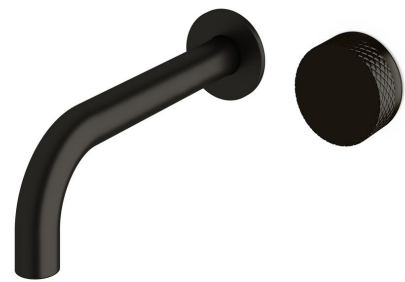

SUSSEX

**Sussex Pure Progressive Wall Basin Mixer System 200mm with Diamond Textured Handles
PVD Matte Black (3 Star) Lead Free
50505**

SPECIFICATIONS

Recommended Use	Residential;Commercial
Colour Finish	Matte Black
Primary Material	Lead Free Brass
Recommended Pressure Range	150 - 500 kPa as per AS3500
Max Continuous Working Temperature (deg C)	65
Min Continuous Working Temperature (deg C)	1

WARRANTY

Residential Use (Years)	40
Commercial Use (Years)	10

Please refer to Sussex Warranty page for full Terms and Conditions

Dimensions are nominal measurements only.

CLEANING RECOMMENDATIONS:

We recommend the use of soapy water or approved cleaners. This product should not be cleaned with abrasive materials. Damage caused by any improper treatment is not covered by the product warranty. Refer to Warranty Conditions

Disclaimer: Products in this specification manual must by regulation be installed by licensed and registered trade people. The manufacturer/distributor reserves the right to vary specifications or delete models from their range without prior notification. Dimensions are nominal measurements only. Dimensions and set-outs listed are correct at time of publication however the manufacturer/distributor takes no responsibility for printing errors.

Published 07/05/2026

To see the complete Sussex range go to www.reece.com.au