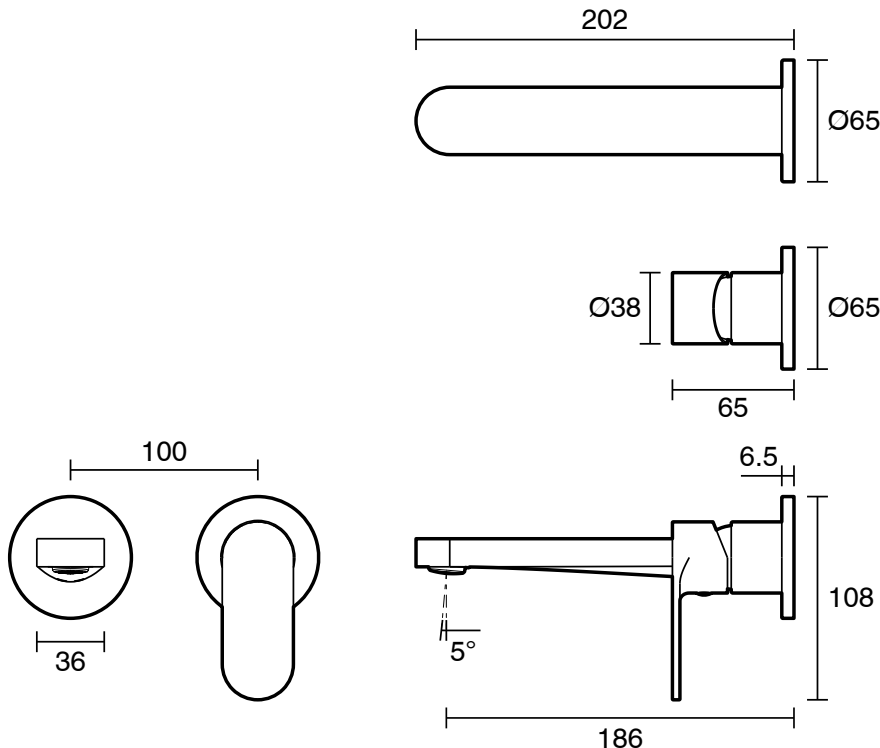

## Mizu Soothe MK2 Wall Basin/Bath Mixer 2 Piece Trimset Brushed Brass (6 Star) Lead Free

2265856

SPECIFICATIONS	
Recommended Use	Residential;Commercial
Colour Finish	Brushed Brass
Primary Material	Lead Free Brass
Recommended Pressure Range	150 - 500 kPa as per AS3500
Max Continuous Working Temperature (deg C)	70
Min Continuous Working Temperature (deg C)	5
WARRANTY	
Residential & Commercial Use (Years)	25
Spare Parts & Labour (Years)	1
<i>Please refer to Mizu Warranty page for full Terms and Conditions</i>	

Dimensions are nominal measurements only.