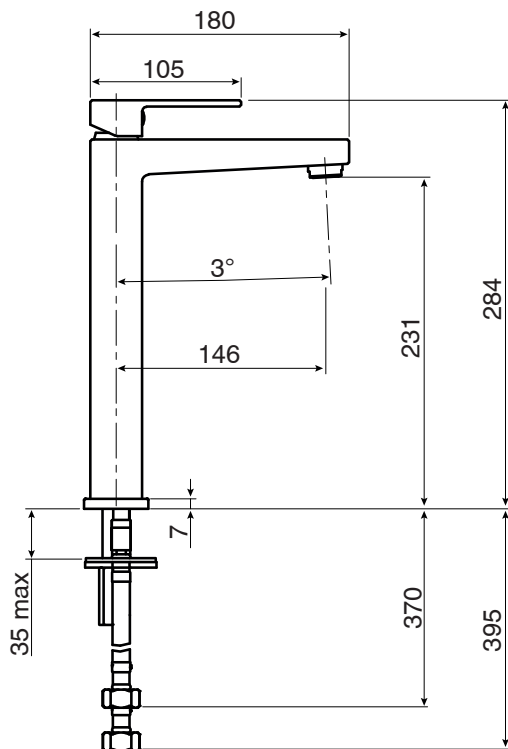

mizu

Mizu Bloc MK2 Extended Basin Mixer Tap Matte Black (4 Star)

9508082

SPECIFICATIONS	
Recommended Use	Residential;Commercial
Colour Finish	Matte Black
Primary Material	Brass
Recommended Pressure Range	150 - 500 kPa as per AS3500
Max Continuous Working Temperature (deg C)	80
Min Continuous Working Temperature (deg C)	5
WARRANTY	
Residential & Commercial Use (Years)	25
Spare Parts & Labour (Years)	1
<i>Please refer to Mizu Warranty page for full Terms and Conditions</i>	

Disclaimer: Products in this specification manual must by regulation be installed by licensed and registered trade people. The manufacturer/distributor reserves the right to vary specifications or delete models from their range without prior notification. Dimensions are nominal measurements only. Dimensions and set-outs listed are correct at time of publication however the manufacturer/distributor takes no responsibility for printing errors.