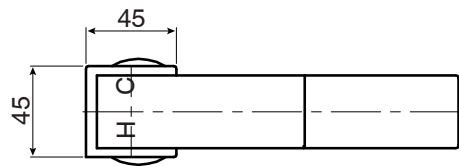

mizu

Mizu Bloc MK2 Extended Basin Mixer Tap Matte Black (4 Star)

9508082

SPECIFICATIONS	
Recommended Use	Residential;Commercial
Colour Finish	Matte Black
Primary Material	Brass
Recommended Pressure Range	150 - 500 kPa as per AS3500
Max Continuous Working Temperature (deg C)	80
Min Continuous Working Temperature (deg C)	5
WARRANTY	
Residential & Commercial Use (Years)	25
Spare Parts & Labour (Years)	1
<i>Please refer to Mizu Warranty page for full Terms and Conditions</i>	