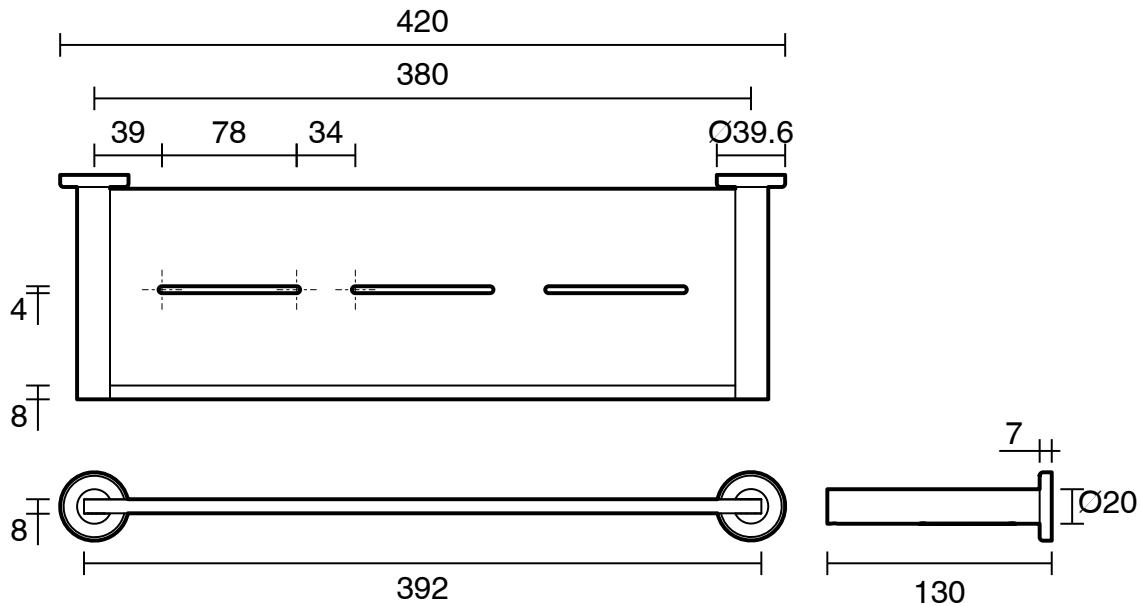

mizu

Mizu Drift Metal Shelf Brushed Nickel

2269168

SPECIFICATIONS

Recommended Use	Residential;Commercial
Colour Finish	Brushed Nickel
Primary Material	DR Brass

WARRANTY

Residential & Commercial Use (Years)	25
Spare Parts & Labour (Years)	1

Please refer to Mizu Warranty page for full Terms and Conditions

Dimensions are nominal measurements only.

CLEANING RECOMMENDATIONS:

We recommend the use of soapy water or approved cleaners. This product should not be cleaned with abrasive materials. Damage caused by any improper treatment is not covered by the product warranty. Refer to Warranty Conditions

Disclaimer: Products in this specification manual must by regulation be installed by licensed and registered trade people. The manufacturer/distributor reserves the right to vary specifications or delete models from their range without prior notification. Dimensions are nominal measurements only. Dimensions and set-outs listed are correct at time of publication however the manufacturer/distributor takes no responsibility for printing errors.

Published 01/04/2026

To see the complete Mizu range go to www.reece.com.au