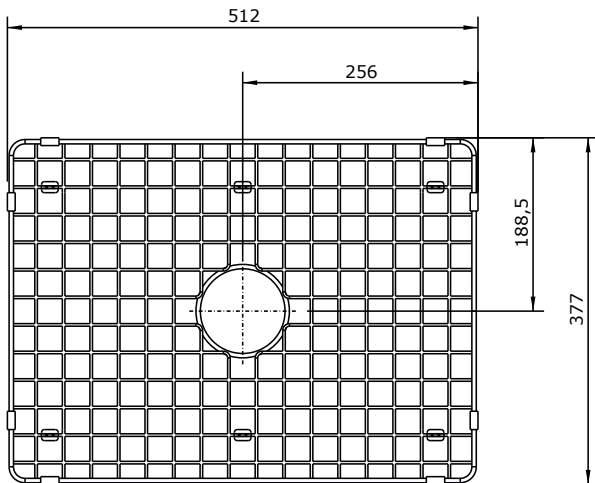

Memo Harper Sink Protect Grid 510mm x 380mm Stainless Steel

2407039

SPECIFICATIONS

Recommended Use	Residential;Commercial
Colour Finish	Stainless Steel
Primary Material	Stainless Steel 304

WARRANTY

Spare Parts & Labour (Years)	1

Please refer to Memo Warranty Page for full Terms and Conditions

Dimensions are nominal measurements only.

CLEANING RECOMMENDATIONS:

We recommend the use of soapy water or approved cleaners. This product should not be cleaned with abrasive materials. Damage caused by any improper treatment is not covered by the product warranty. Refer to Warranty Conditions

Disclaimer: Products in this specification manual must by regulation be installed by licensed and registered trade people. The manufacturer/distributor reserves the right to vary specifications or delete models from their range without prior notification. Dimensions are nominal measurements only. Dimensions and set-outs listed are correct at time of publication however the manufacturer/distributor takes no responsibility for printing errors.

Published 01/04/2026

To see the complete Memo range go to www.reece.com.au