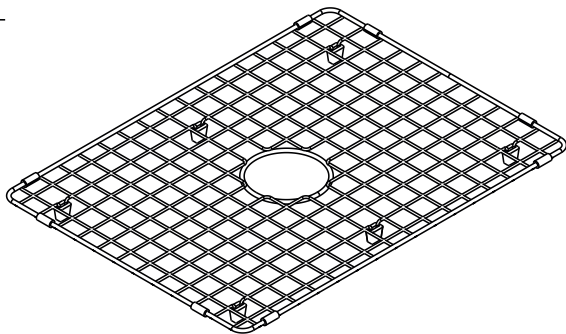

Memo Harper Sink Protect Grid 510mm x 380mm Stainless Steel

2407039

SPECIFICATIONS

Recommended Use	Residential;Commercial
Colour Finish	Stainless Steel
Primary Material	Stainless Steel 304

WARRANTY

Spare Parts & Labour (Years)	1

Please refer to Memo Warranty Page for full Terms and Conditions

Dimensions are nominal measurements only.

CLEANING RECOMMENDATIONS:

We recommend the use of soapy water or approved cleaners. This product should not be cleaned with abrasive materials. Damage caused by any improper treatment is not covered by the product warranty. Refer to Warranty Conditions

Disclaimer: Products in this specification manual must by regulation be installed by licensed and registered trade people. The manufacturer/distributor reserves the right to vary specifications or delete models from their range without prior notification. Dimensions are nominal measurements only. Dimensions and set-outs listed are correct at time of publication however the manufacturer/distributor takes no responsibility for printing errors.

Published 01/04/2026

To see the complete Memo range go to www.reece.com.au