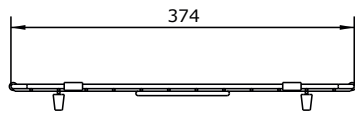

Dimensions are nominal measurements only.

CLEANING RECOMMENDATIONS:

We recommend the use of soapy water or approved cleaners. This product should not be cleaned with abrasive materials. Damage caused by any improper treatment is not covered by the product warranty. Refer to Warranty Conditions

Disclaimer: Products in this specification manual must by regulation be installed by licensed and registered trade people. The manufacturer/distributor reserves the right to vary specifications or delete models from their range without prior notification. Dimensions are nominal measurements only. Dimensions and set-outs listed are correct at time of publication however the manufacturer/distributor takes no responsibility for printing errors.

Published 01/04/2026

To see the complete Memo range go to www.reece.com.au