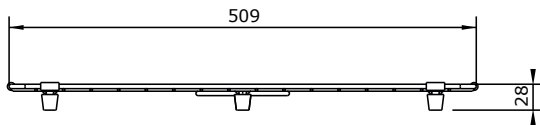

Dimensions are nominal measurements only.

CLEANING RECOMMENDATIONS:

We recommend the use of soapy water or approved cleaners. This product should not be cleaned with abrasive materials. Damage caused by any improper treatment is not covered by the product warranty. Refer to Warranty Conditions

Disclaimer: Products in this specification manual must by regulation be installed by licensed and registered trade people. The manufacturer/distributor reserves the right to vary specifications or delete models from their range without prior notification. Dimensions are nominal measurements only. Dimensions and set-outs listed are correct at time of publication however the manufacturer/distributor takes no responsibility for printing errors.

Published 01/04/2026

To see the complete Memo range go to www.reece.com.au