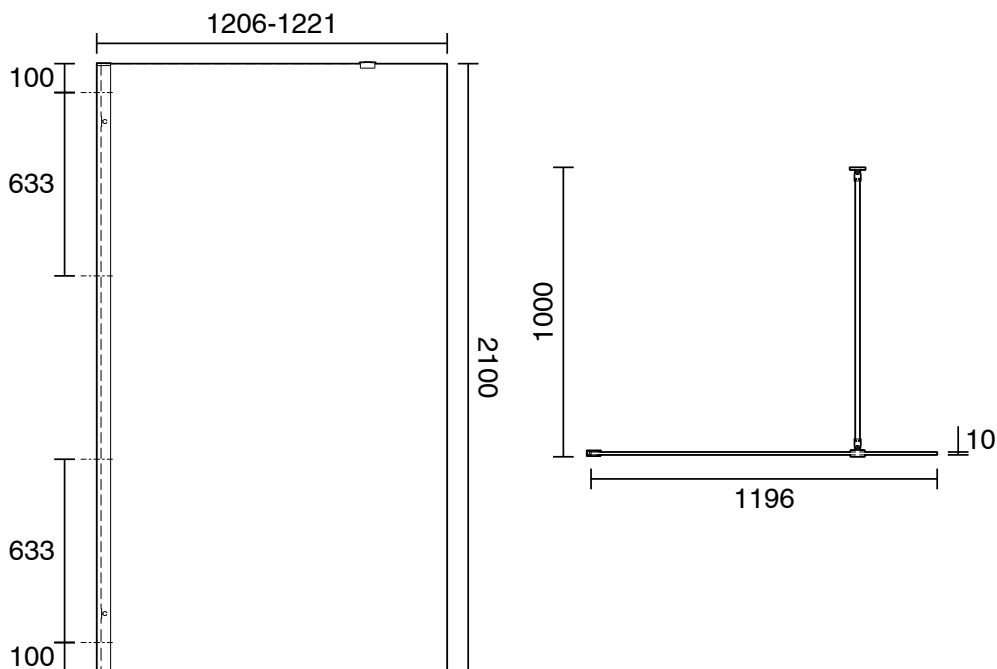

KADO

Kado Lux Frameless Rectangular Panel with Wall Channel Clear Glass 1200mm Brushed Bronze

39875

SPECIFICATIONS

Recommended Use	Residential;Commercial
Colour Finish	Brushed Bronze;Clear
Primary Material	Glass
Frame Configuration	Frameless
Screen Shape	Rectangular
Screen Appearance	Clear
Screen Fixing	Channel
Mounting	Wall

WARRANTY

Residential & Commercial Use (Years)	7
Spare Parts & Labour (Years)	1

Please refer to Kado Warranty Page for full Terms and Conditions

Dimensions are nominal measurements only.

CLEANING RECOMMENDATIONS:

We recommend the use of soapy water or approved cleaners. This product should not be cleaned with abrasive materials. Damage caused by any improper treatment is not covered by the product warranty. Refer to Warranty Conditions

Disclaimer: Products in this specification manual must by regulation be installed by licensed and registered trade people. The manufacturer/distributor reserves the right to vary specifications or delete models from their range without prior notification. Dimensions are nominal measurements only. Dimensions and set-outs listed are correct at time of publication however the manufacturer/distributor takes no responsibility for printing errors.

Published 01/04/2026

To see the complete Kado range go to www.reece.com.au