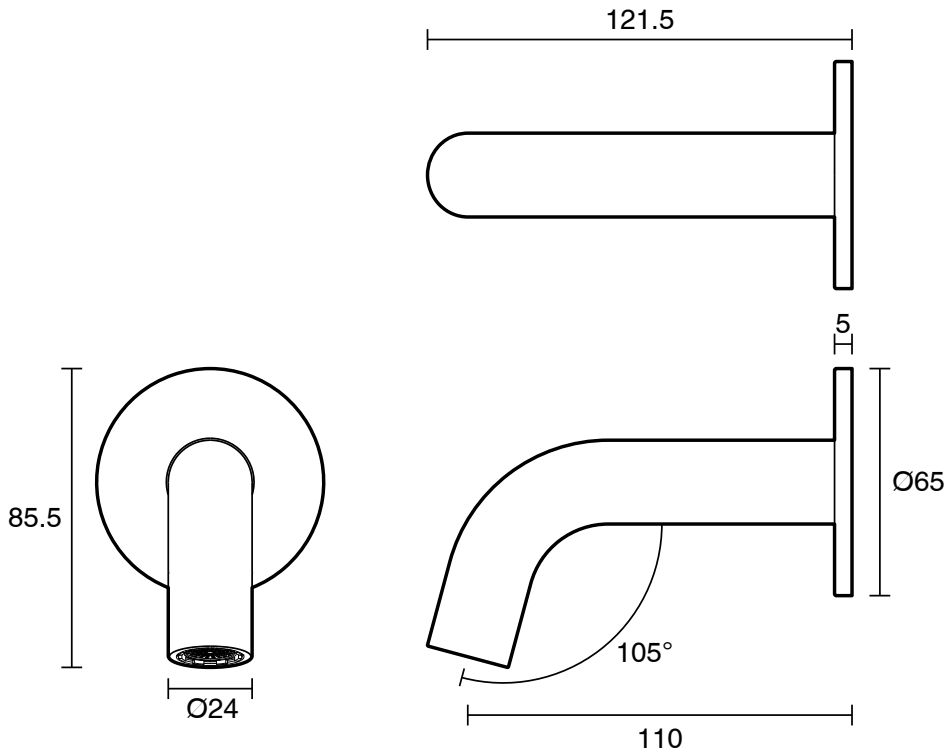

mizu

Mizu Drift Wall Basin/Bath Outlet Curve Spout 110mm Brushed Gunmetal (6 Star) Lead Free

2266317

SPECIFICATIONS	
Recommended Use	Residential;Commercial
Colour Finish	Brushed Gunmetal
Primary Material	Lead Free Brass
Recommended Pressure Range	150 - 500 kPa as per AS3500
Max Continuous Working Temperature (deg C)	65
Min Continuous Working Temperature (deg C)	5
WARRANTY	
Residential & Commercial Use (Years)	25
Spare Parts & Labour (Years)	1
<i>Please refer to Mizu Warranty page for full Terms and Conditions</i>	

Disclaimer: Products in this specification manual must by regulation be installed by licensed and registered trade people. The manufacturer/distributor reserves the right to vary specifications or delete models from their range without prior notification. Dimensions are nominal measurements only. Dimensions and set-outs listed are correct at time of publication however the manufacturer/distributor takes no responsibility for printing errors.