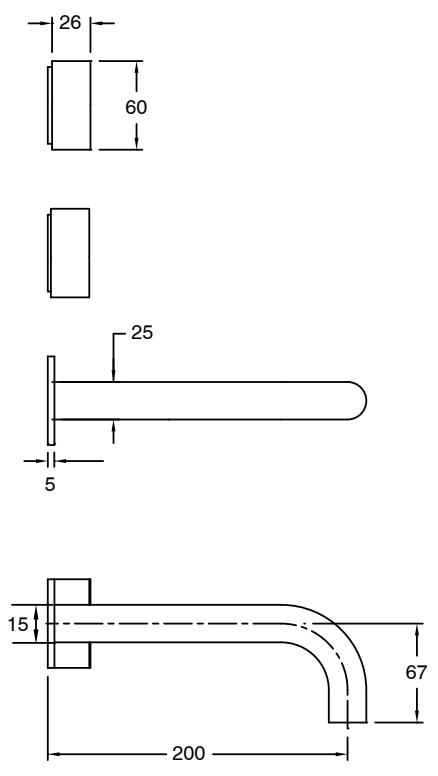

SUSSEX

Sussex Pure Wall Basin Hostess System 200mm PVD Brushed Gunmetal (3 Star) Lead Free

50791

SPECIFICATIONS

Recommended Use	Residential;Commercial
Colour Finish	Brushed Gunmetal
Primary Material	Lead Free Brass
Recommended Pressure Range	150 - 500 kPa as per AS3500
Max Continuous Working Temperature (deg C)	65
Min Continuous Working Temperature (deg C)	1

WARRANTY

Residential Use (Years)	40
Commercial Use (Years)	10

Please refer to Sussex Warranty page for full Terms and Conditions

Dimensions are nominal measurements only.

CLEANING RECOMMENDATIONS:

We recommend the use of soapy water or approved cleaners. This product should not be cleaned with abrasive materials. Damage caused by any improper treatment is not covered by the product warranty. Refer to Warranty Conditions

Disclaimer: Products in this specification manual must by regulation be installed by licensed and registered trade people. The manufacturer/distributor reserves the right to vary specifications or delete models from their range without prior notification. Dimensions are nominal measurements only. Dimensions and set-outs listed are correct at time of publication however the manufacturer/distributor takes no responsibility for printing errors.

Published 07/05/2026

To see the complete Sussex range go to www.reece.com.au