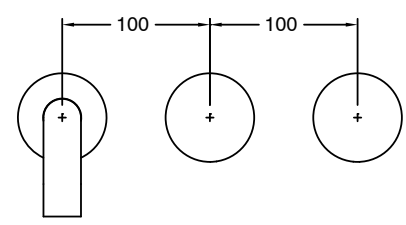

SUSSEX

Sussex Pure Wall Basin Hostess System 200mm PVD Brushed Gunmetal (3 Star) Lead Free

50791

SPECIFICATIONS

Recommended Use	Residential;Commercial
Colour Finish	Brushed Gunmetal
Primary Material	Lead Free Brass
Recommended Pressure Range	150 - 500 kPa as per AS3500
Max Continuous Working Temperature (deg C)	65
Min Continuous Working Temperature (deg C)	1

WARRANTY

Residential Use (Years)	40
Commercial Use (Years)	10

Please refer to Sussex Warranty page for full Terms and Conditions

Dimensions are nominal measurements only.

CLEANING RECOMMENDATIONS:

We recommend the use of soapy water or approved cleaners. This product should not be cleaned with abrasive materials. Damage caused by any improper treatment is not covered by the product warranty. Refer to Warranty Conditions

Disclaimer: Products in this specification manual must by regulation be installed by licensed and registered trade people. The manufacturer/distributor reserves the right to vary specifications or delete models from their range without prior notification. Dimensions are nominal measurements only. Dimensions and set-outs listed are correct at time of publication however the manufacturer/distributor takes no responsibility for printing errors.

Published 07/05/2026

To see the complete Sussex range go to www.reece.com.au