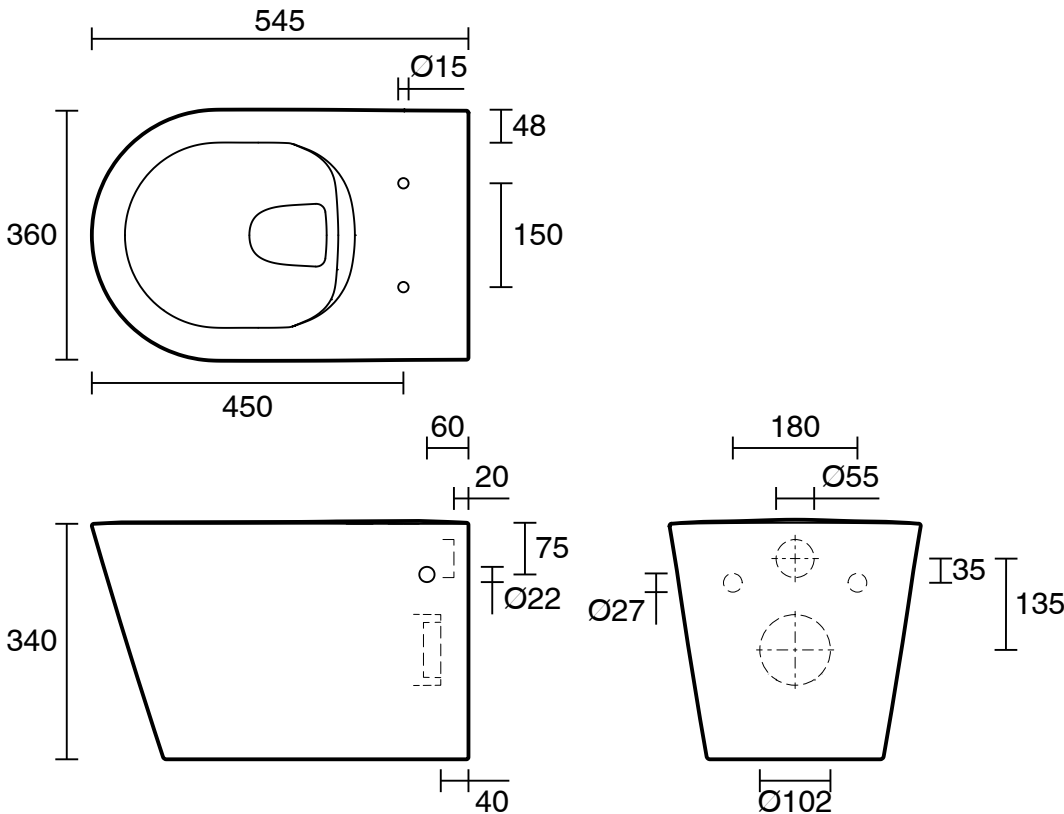

KADO

Kado Lux Wall Hung Rimless Pan with Thin Soft Close Quick Release Seat White (4 Star)

9509097

SPECIFICATIONS	
Recommended Use	Residential;Commercial
Pan Material	Vitreous China
Toilet Seat Material	Polypropylene (PP)
Weight of Pan	23.5 kg
Toilet Seat	Soft Close Quick Release Thin
Rim Configuration	Rimless
Pan Fixing	Refer to instructions for inwall cistern

WARRANTY	
Residential & Commercial Use (Years)	25
Spare Parts & Labour (Years)	1

Please refer to Kado Warranty Page for full Terms and Conditions

Dimensions are nominal measurements only.

CLEANING RECOMMENDATIONS:

We recommend the use of soapy water or approved cleaners. This product should not be cleaned with abrasive materials. Damage caused by any improper treatment is not covered by the product warranty. Refer to Warranty Conditions

Disclaimer: Products in this specification manual must by regulation be installed by licensed and registered trade people. The manufacturer/distributor reserves the right to vary specifications or delete models from their range without prior notification. Dimensions are nominal measurements only. Dimensions and set-outs listed are correct at time of publication however the manufacturer/distributor takes no responsibility for printing errors.

Published 01/04/2026