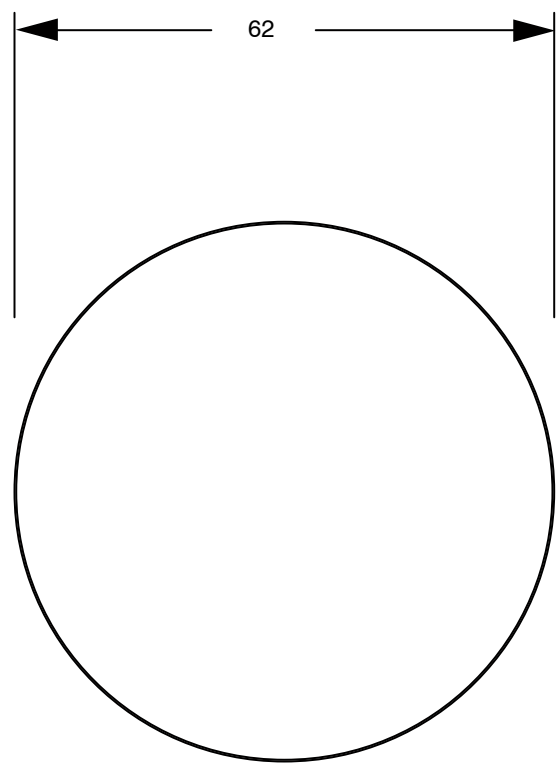

SUSSEX

Sussex Pure Progressive Hob Mixer PVD Brushed Bronze Lead Free

50331

SPECIFICATIONS

Recommended Use	Residential;Commercial
Colour Finish	Brushed Bronze
Primary Material	Lead Free Brass
Recommended Pressure Range	150 - 500 kPa as per AS3500
Max Continuous Working Temperature (deg C)	65
Min Continuous Working Temperature (deg C)	1

WARRANTY

Residential Use (Years)	40
Commercial Use (Years)	10

Please refer to Sussex Warranty page for full Terms and Conditions

Dimensions are nominal measurements only.

CLEANING RECOMMENDATIONS:

We recommend the use of soapy water or approved cleaners. This product should not be cleaned with abrasive materials. Damage caused by any improper treatment is not covered by the product warranty. Refer to Warranty Conditions

Disclaimer: Products in this specification manual must by regulation be installed by licensed and registered trade people. The manufacturer/distributor reserves the right to vary specifications or delete models from their range without prior notification. Dimensions are nominal measurements only. Dimensions and set-outs listed are correct at time of publication however the manufacturer/distributor takes no responsibility for printing errors.

Published 14/05/2026

To see the complete Sussex range go to www.reece.com.au