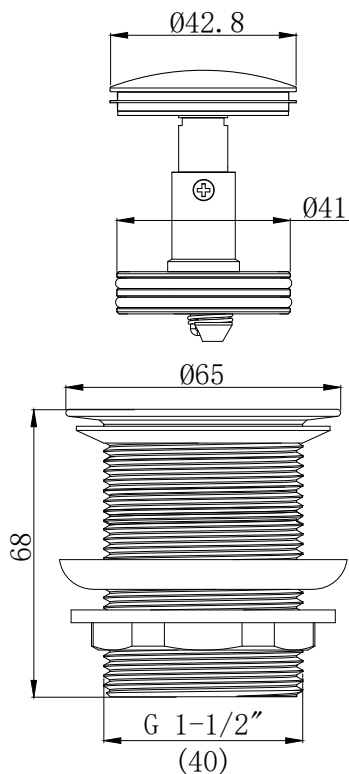

WARRANTY

Parts Replacement Only - excludes labour costs (Years) 1

Please refer to Mizu Warranty page for full Terms and Conditions