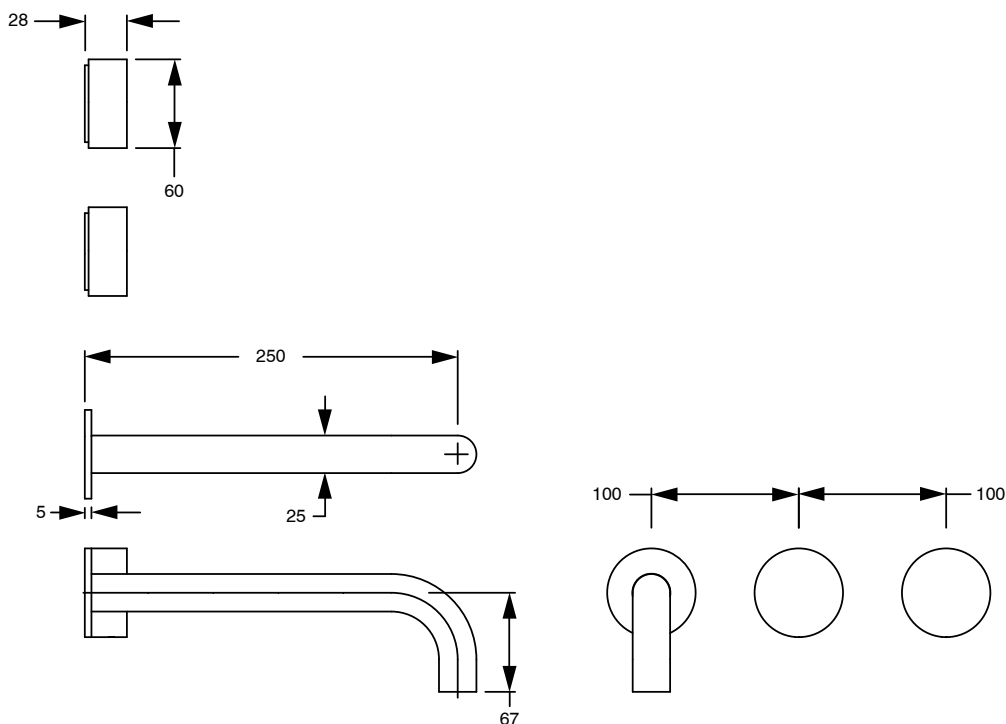

SUSSEX

Sussex Pure Wall Bath Hostess System 250mm Right Hand Chrome

2263280

SPECIFICATIONS

Recommended Use	Residential;Commercial
Colour Finish	Polished Chrome
Primary Material	DR Brass
Recommended Pressure Range	150 - 500 kPa as per AS3500
Max Continuous Working Temperature (deg C)	65
Min Continuous Working Temperature (deg C)	1

WARRANTY

Residential Use (Years)	40
Commercial Use (Years)	10

Please refer to Sussex Warranty page for full Terms and Conditions

Dimensions are nominal measurements only.

CLEANING RECOMMENDATIONS:

We recommend the use of soapy water or approved cleaners. This product should not be cleaned with abrasive materials. Damage caused by any improper treatment is not covered by the product warranty. Refer to Warranty Conditions

Disclaimer: Products in this specification manual must by regulation be installed by licensed and registered trade people. The manufacturer/distributor reserves the right to vary specifications or delete models from their range without prior notification. Dimensions are nominal measurements only. Dimensions and set-outs listed are correct at time of publication however the manufacturer/distributor takes no responsibility for printing errors.

Published 10/04/2026

To see the complete Sussex range go to www.reece.com.au