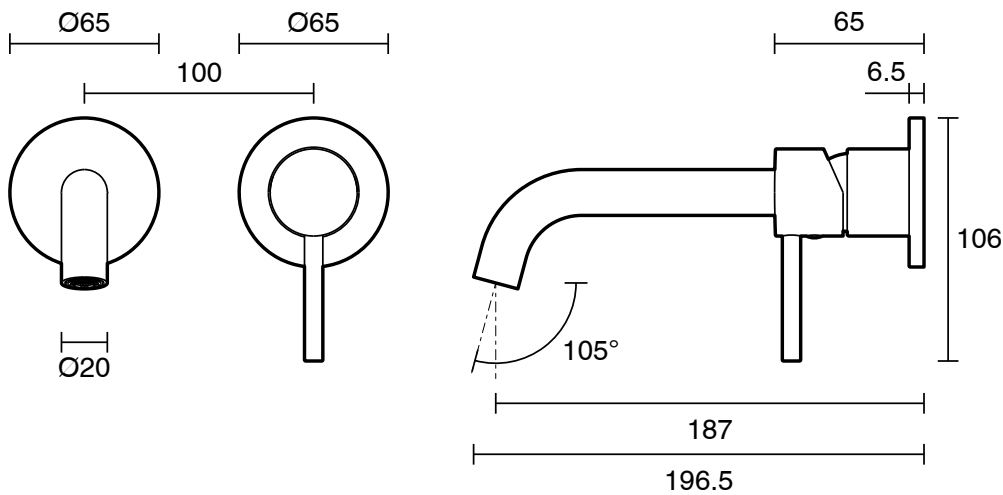

mizu

Mizu Drift Wall Basin/Bath Mixer Set Curved Spout with 2-Piece Cover Plate Trimset Brushed Brass (6 Star) Lead Free
2267288

SPECIFICATIONS	
Recommended Use	Residential;Commercial
Colour Finish	Brushed Brass
Primary Material	Lead Free Brass
Recommended Pressure Range	150 - 500 kPa as per AS3500
Max Continuous Working Temperature (deg C)	70
Min Continuous Working Temperature (deg C)	5
WARRANTY	
Residential & Commercial Use (Years)	25
Spare Parts & Labour (Years)	1
<i>Please refer to Mizu Warranty page for full Terms and Conditions</i>	

Disclaimer: Products in this specification manual must by regulation be installed by licensed and registered trade people. The manufacturer/distributor reserves the right to vary specifications or delete models from their range without prior notification. Dimensions are nominal measurements only. Dimensions and set-outs listed are correct at time of publication however the manufacturer/distributor takes no responsibility for printing errors.