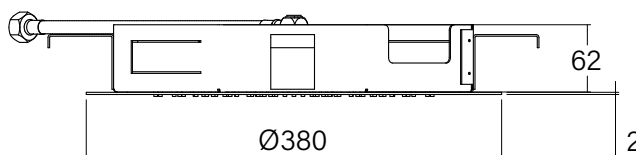

Faucet Strommen Vara Ceiling Shower Flush Mounted Kit 380mm Armada Bronze

40526

SPECIFICATIONS

Recommended Use	Domestic; Commercial; Hotel
Colour Finish	Armada Bronze
Primary Material	Stainless Steel 304
Recommended Pressure Range	300 - 500 kPa
Max Continuous Working Temperature (deg C)	65
Min Continuous Working Temperature (deg C)	5
Hot Water Unit Suitability	Storage Tank, Continuous Flow

WARRANTY

Warranty - Domestic Use (Years)	40
Spare Parts & Labour (Years)	10

Please refer to Warranty Page for full Terms and Conditions

Dimensions are nominal measurements only.

CLEANING RECOMMENDATIONS:

We recommend the use of soapy water or approved cleaners. This product should not be cleaned with abrasive materials. Damage caused by any improper treatment is not covered by the product warranty. Refer to Warranty Conditions

Disclaimer: Products in this specification manual must by regulation be installed by licensed and registered trade people. The manufacturer/distributor reserves the right to vary specifications or delete models from their range without prior notification. Dimensions are nominal measurements only. Dimensions and set-outs listed are correct at time of publication however the manufacturer/distributor takes no responsibility for printing errors.

Published 01/05/2026

To see the complete Faucet Strommen Vara range go to www.reece.com.au