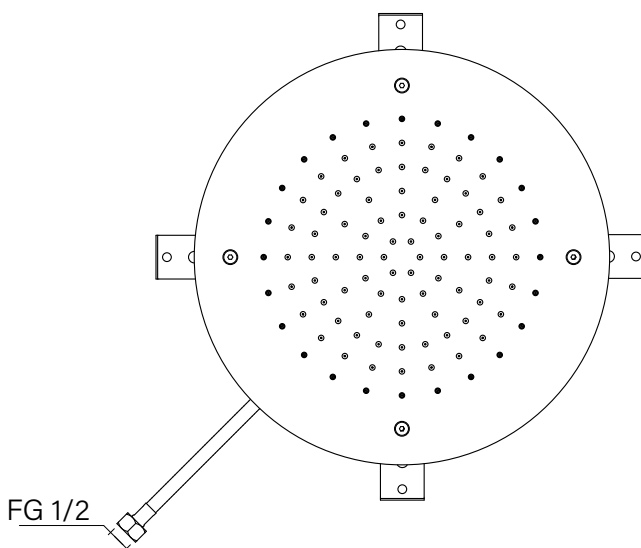

Faucet Strommen Vara Ceiling Shower Flush Mounted Kit 380mm Armada Bronze

40526

SPECIFICATIONS

Recommended Use	Domestic; Commercial; Hotel
Colour Finish	Armada Bronze
Primary Material	Stainless Steel 304
Recommended Pressure Range	300 - 500 kPa
Max Continuous Working Temperature (deg C)	65
Min Continuous Working Temperature (deg C)	5
Hot Water Unit Suitability	Storage Tank, Continuous Flow

WARRANTY

Warranty - Domestic Use (Years)	40
Spare Parts & Labour (Years)	10

Please refer to Warranty Page for full Terms and Conditions

Dimensions are nominal measurements only.

CLEANING RECOMMENDATIONS:

We recommend the use of soapy water or approved cleaners. This product should not be cleaned with abrasive materials. Damage caused by any improper treatment is not covered by the product warranty. Refer to Warranty Conditions

Disclaimer: Products in this specification manual must by regulation be installed by licensed and registered trade people. The manufacturer/distributor reserves the right to vary specifications or delete models from their range without prior notification. Dimensions are nominal measurements only. Dimensions and set-outs listed are correct at time of publication however the manufacturer/distributor takes no responsibility for printing errors.

Published 01/05/2026

To see the complete Faucet Strommen Vara range go to www.reece.com.au